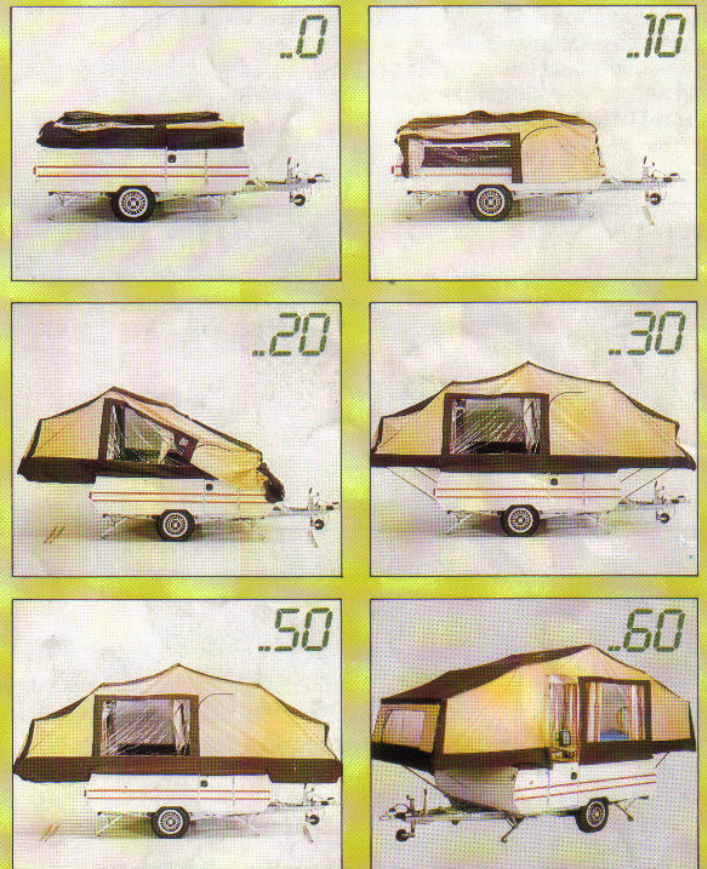

Based on over 12 months in-depth research by our trained engineering and design team, the Cruiser is like no other trailer tent on the market today. Having the unique advantage of incorporating the revolutionary 'Connaumatic'® erection system.

There's no pegs or loose poles to worry about, and no more struggling with heavy canvases. Simply slide out the beds at either end of the compact 8' long trailer and a complete 16' 'Cruiser' follows - longer in length than many luxury caravans!

Whether for long stays, week-end breaks or short stop-overs, the Cruiser is the perfect answer for today's relax-conscious trailer tenters.

START TO FINISH IN 60 SECONDS