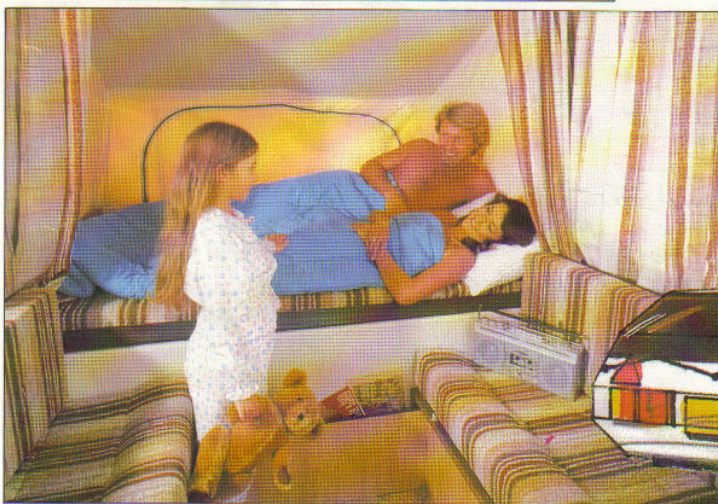

SLEEPING OFF THE GROUND

Two permanent double beds, complete with deep foam mattresses and cosy inner tents, can sleep four adults in superb comfort. And, for extra guests, a further double bed can be converted from the daytime dinette.

Inner cupboard storage space is amply provided, together with the renowned Conway Kitchen unit, with stainless steel sink and drainer; double burner and grill - completing that extra touch of Cruiser Luxury.