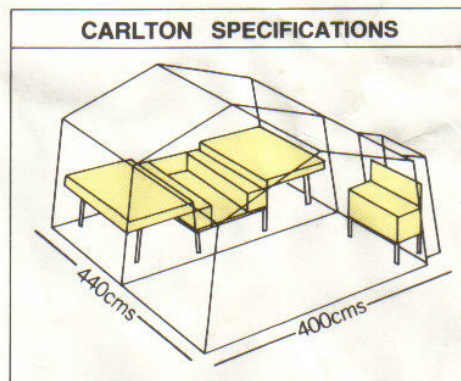

**KITCHEN UNIT**

Available with or without kitchen unit, the 'Carlton Special' features the unique Conway erecting system.

|                           |                  |                              |
|---------------------------|------------------|------------------------------|
| <b>Trailer Dimensions</b> | <b>Length</b>    | 267cm<br>(including drawbar) |
|                           | <b>Width</b>     | 125cm                        |
|                           | <b>Height</b>    | 100cm                        |
| <b>Trailer Weight</b>     |                  |                              |
| <b>No Kitchen</b>         | <b>Ex-works</b>  | 220kg                        |
|                           | <b>Max Gross</b> | 356kg                        |
| <b>With Kitchen</b>       | <b>Ex-works</b>  | 235kg                        |
|                           | <b>Max Gross</b> | 400kg                        |