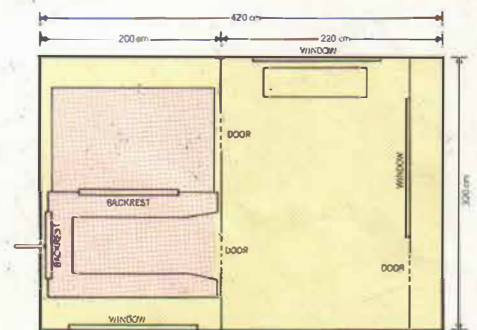

Optional Extras

- Side Annexe
- Side Inner Tent
- Underbed Tent
- Side Storage Brackets
- Roof Rack

Conway Products Limited
Skull House Lane,
Appley Bridge,
Wigan, Lancs. WN6 9DW.