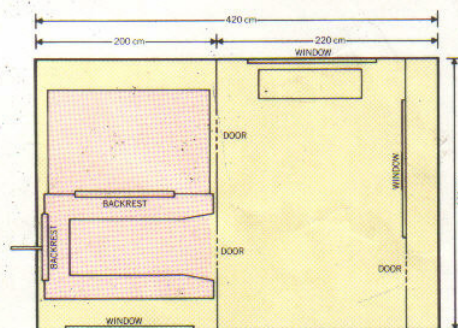

Optional Extras

- Side Annexe
- Side Inner Tent
- Underbed Tent
- Side Storage Brackets
- Roof Rack

Conway Products Limited
Skull House Lane,
Appley Bridge,
Wigan, Lancs. WN6 9DW.