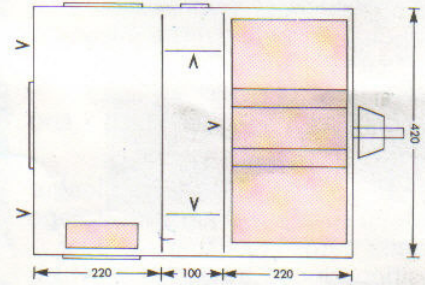

| | DL | L |
|-----------------|-------|-------|
| Overall length | 369cm | 324cm |
| Body length | 260cm | 215cm |
| Body width | 125cm | 125cm |
| Trailer height | 105cm | 105cm |
| Ex works weight | 295kg | 250kg |
| Carry capacity | 130kg | 150kg |
| Gross weight | 425kg | 400kg |