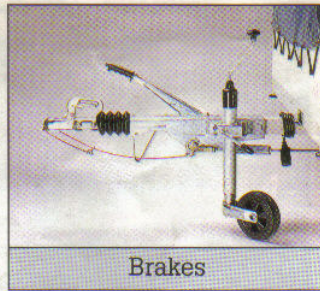

Note

All Conway trailers are plated showing a maximum gross weight. This can be increased or decreased by Conway on request, to suit towing vehicle. Maximum gross weight is 550kg unbraked, 600kg braked. If in doubt contact your dealer.

Accessories	Royale Deluxe	Havana Deluxe	Havana L	Rio Deluxe	Rio L	Calypso Deluxe
Berths	4/8	4/8	4/8	4/6	4/6	2/4
Locker cushions	std	opt	opt	opt	opt	std
Backrest	opt	opt	opt	opt	opt	std
Table	opt	opt	opt	opt	opt	opt
Zipped awning	std	std	std	std	std	std
Awning roof liner	std	std	std	opt	opt	std
Zipped sun canopy	opt	opt	opt	n/a	n/a	n/a
Windbreak/sidewall	opt	opt	opt	n/a	n/a	n/a
Sun canopy	n/a	n/a	n/a	opt	opt	opt
Bedroom annexe	n/a	n/a	n/a	n/a	n/a	opt
Jockey wheel	std	opt	opt	opt	opt	std
Spare wheel	std	opt	opt	opt	opt	std
Spare wheel bracket	std	opt	opt	opt	opt	std
Kitchen	std	std	n/a	std	n/a	std
Brakes	opt	opt	opt	opt	opt	opt
145 x 10" wheels	std	std	std	std	std	std
Fridge box	opt	opt	opt	opt	opt	opt

std: Standard   n/a: Not Available   opt: Optional

Dealer Stamp

Conway Products Ltd.,
Skull House Lane, Appley Bridge,
Wigan. WN6 9DW

Due to the process of ever continuing product improvement, some details contained in this brochure may change. However, the information is correct at the time of going to press.