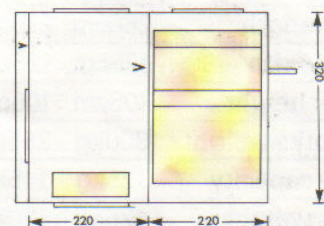

Calypso Deluxe

Overall length	369cm
Body length	260cm
Body width	125cm
Trailer height	105cm
Ex works weight	275kg
Carry capacity	150kg
Gross weight	425kg