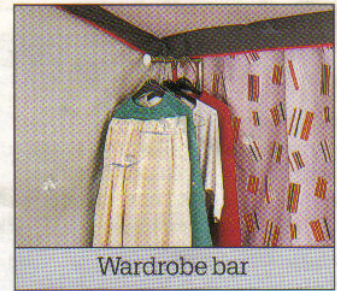

Note

All Conway trailers are plated showing a maximum gross weight. This can be increased or decreased by Conway on request, to suit towing vehicle. Maximum gross weight is 550kg unbraked, 600kg braked. If in doubt contact your dealer.

Accessories	Royale Deluxe	Havana Deluxe	Havana L	Rio Deluxe	Rio L	Calypso Deluxe
Berths	4/8	4/8	4/8	4/6	4/6	2/4
Locker cushions	std	opt	opt	opt	opt	std
Backrest	opt	opt	opt	opt	opt	std
Table	opt	opt	opt	opt	opt	opt
Zipped awning	std	std	std	std	std	std
Awning roof liner	std	std	std	opt	opt	std
Zipped sun canopy	opt	opt	opt	n/a	n/a	n/a
Windbreak/sidewall	opt	opt	opt	n/a	n/a	n/a
Sun canopy	n/a	n/a	n/a	opt	opt	opt
Bedroom annexe	n/a	n/a	n/a	n/a	n/a	opt
Jockey wheel	std	opt	opt	opt	opt	std
Spare wheel	std	opt	opt	opt	opt	std
Spare wheel bracket	std	opt	opt	opt	opt	std
Kitchen	std	std	n/a	std	n/a	std
Brakes	opt	opt	opt	opt	opt	opt
145 x 10" wheels	std	std	std	std	std	std
Fridge box	opt	opt	opt	opt	opt	opt

std: Standard   n/a: Not Available   opt: Optional

Dealer Stamp

Conway Products Ltd.,
Skull House Lane, Appley Bridge,
Wigan. WN6 9DW

Due to the process of ever continuing product improvement, some details contained in this brochure may change. However, the information is correct at the time of going to press.