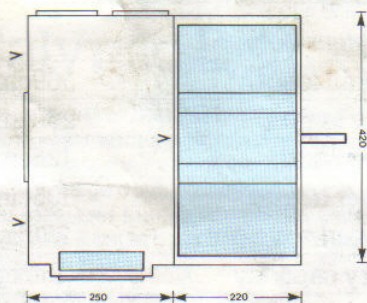

Sun canopy

New for 1991 Havana

This new trailer tent for 1991 comes in two models, Havana Deluxe including kitchen and the Havana L, without kitchen. Both have the same tasteful two tone brown quality canvas with yellow trim and curtains.

The Havana features the new longer beds as standard along with storage lockers, carpet, roof liner and dual position zipped inner tents, which enclose the optional locker cushions increasing the bed width to 142cm.

Also included is the 250cm zip on awning with a side wall extension to house the Conway kitchen thus creating more space in the awning. The opposite side wall has double curtained windows and the front has a large curtained window plus two stable doors which allow the whole front to roll up.

The optional sun canopy can either be attached to the front of the awning, extending the unit or zipped to the cabin canvas for that overnight stop. A windowed side wall can be attached to either side to act as a wind break.

See list of accessories for the options available to enhance the Havana.