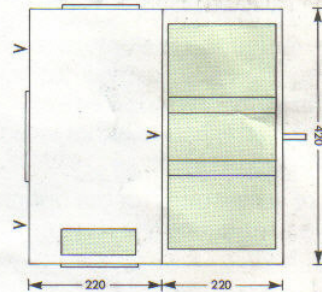

Built into the chassis is a slide out support should you wish to fit a fridge storage box.

Royale Deluxe

| | |
|-----------------|-------|
| Overall length | 369cm |
| Body length | 260cm |
| Body width | 125cm |
| Trailer height | 105cm |
| Ex works weight | 325kg |
| Carry capacity | 100kg |
| Gross weight | 425kg |

| | DL | L |
|-----------------|-------|-------|
| Overall length | 369cm | 324cm |
| Body length | 260cm | 215cm |
| Body width | 125cm | 125cm |
| Trailer height | 105cm | 105cm |
| Ex works weight | 295kg | 250kg |
| Carry capacity | 130kg | 150kg |
| Gross weight | 425kg | 400kg |