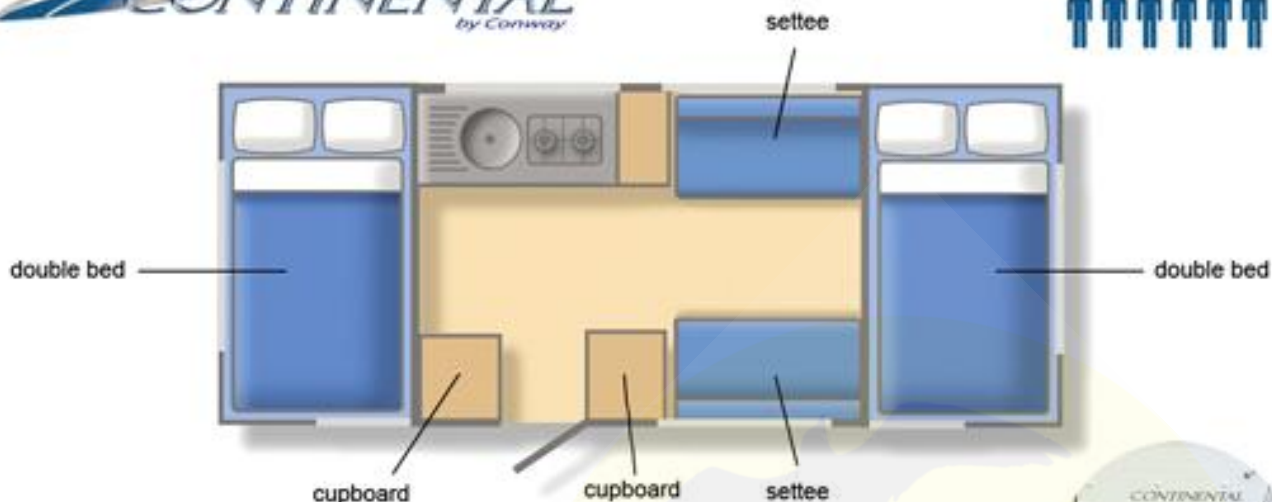

Ample storage space, modern furnishings and the addition of gas-struts to assist with bed lift ensure that this camper's specification belies its budget price tag!

Folded

Overall length	409cm
Overall width	207cm
Internal length	267cm
Internal width	193cm
Towing height	126cm
Wheels	155 x 13"