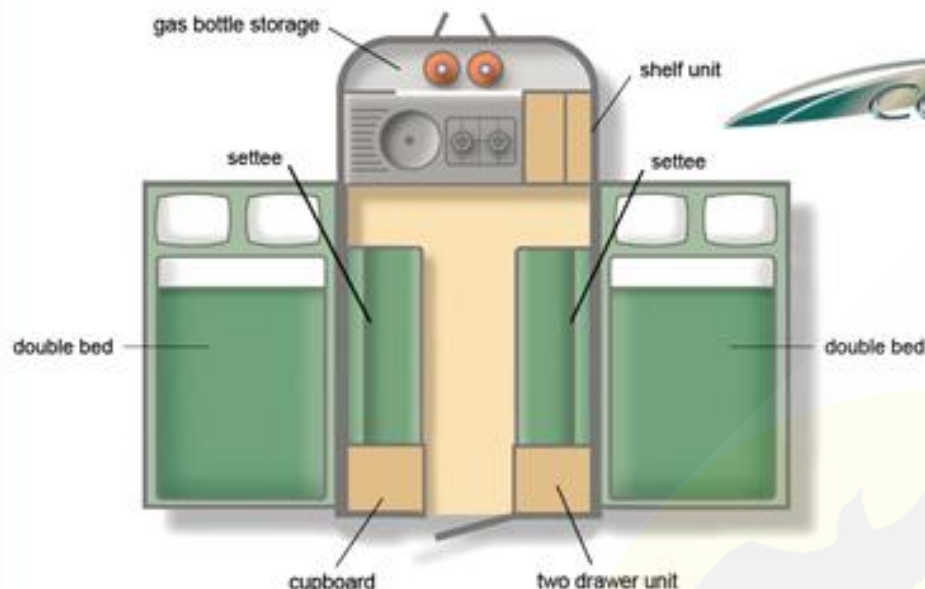

COUNTRYMAN
by Corway

(Green / Beige)