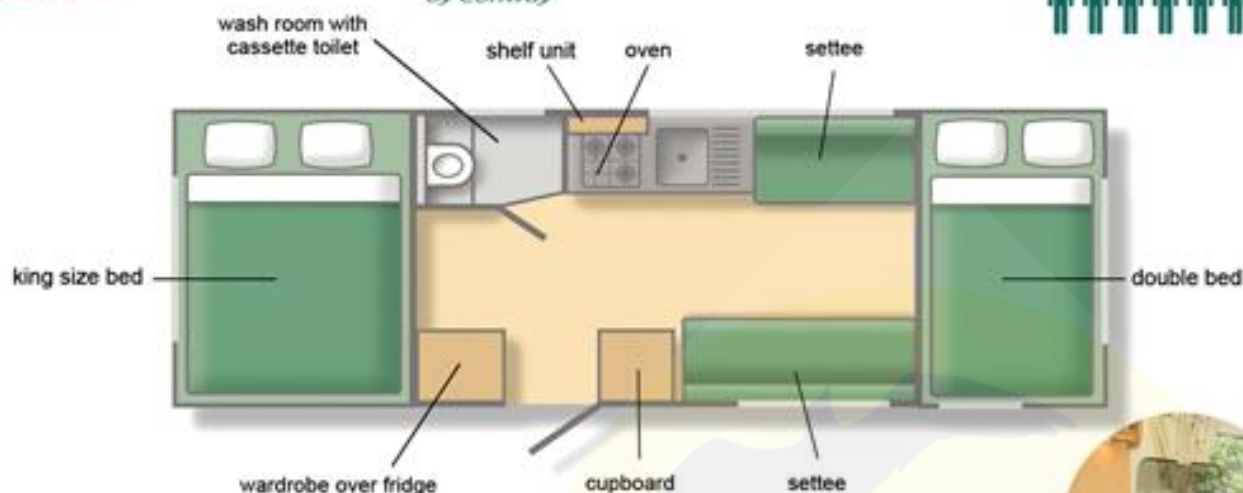

Ample storage space, modern furnishings and the addition of gas-struts to assist with bed lift ensure that this camper's specification belies its budget price tag!

Folded

Overall length	409cm
Overall width	207cm
Internal length	267cm
Internal width	193cm
Towing height	126cm
Wheels	155 x 13"

CRUSADER

by Conway

With its combination of contemporary design, highly specified interior and affordable quality, the stylish Conway Crusader offers unusually high value for its class.

Six sleeping berths, fully fitted kitchen area and separate toilet and washroom area compliment the already lengthy list of facilities.

Bring the outdoors, indoors by zipping out the front cabin canvas wall and you will truly be at one with nature for the duration of your stay!

www.foldingcampers.net

Folded

Overall length	478cm
Overall width	212cm
Internal length	335cm
Internal width	198cm
Towing height	139cm
Wheels	165 x 13"