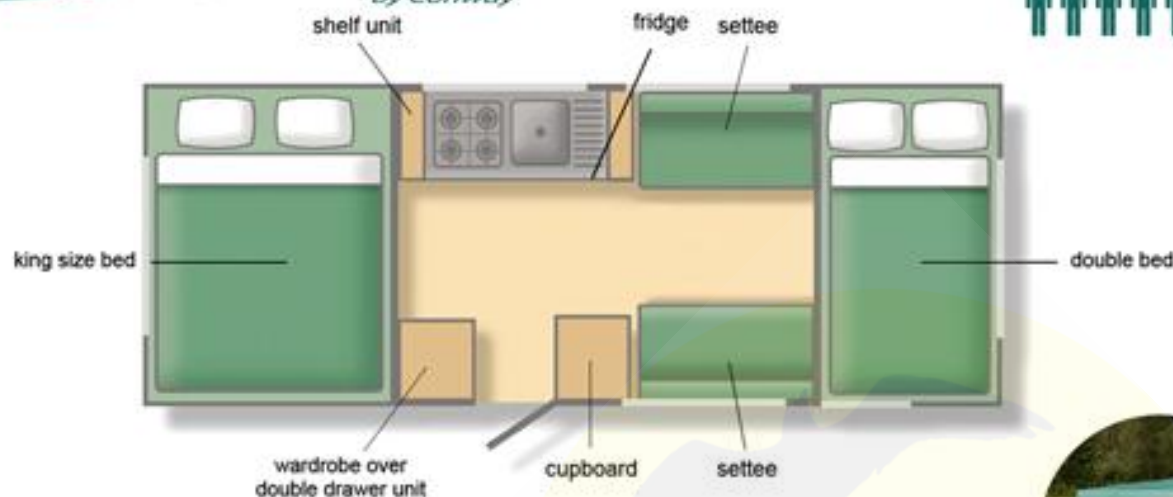

CRUISER

by Conway

The Conway Cruiser has a fashionable, highly specified interior which enjoys a palette of modern understated neutrals.

Six sleeping berths including one king size bed, fully appointed kitchen area and ample seating provide you with all the comforts of home!

Folded

Overall length	417cm
Overall width	212cm
Internal length	274cm
Internal width	198cm
Towing height	139cm
Wheels	155 x 13"

Erected

Campsite length	535cm
Campsite width	210cm
Interior height	220cm
Bed size one	198 x 137cm
Bed size two	198 x 122cm
Awning width	560cm
Awning depth	250cm