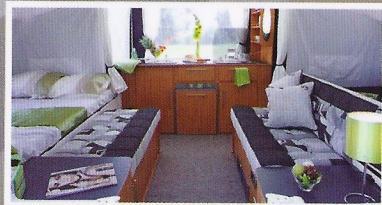

www.foldingcampers.net

Fiesta Q2+2 Folding Camper

The Pennine Fiesta makes a welcome return!

Provides caravan style luxury with sleeping for 4, an eye catching new exterior and tastefully co-ordinated interior furnishings and fittings

Countryman Folding Camper

A versatile 4 berth luxury folding camper ideally suited to the couple or smaller family. Narrower and lighter than most other campers on the market.

Artemis DL

The Artemis interior refinement has taken touring to a new dimension.

With its perfect combination of style and specification to include choice of flexible seating and sleeping arrangements combined with a well equipped kitchen and washroom.

Crusader Folding Camper

The 6 berth Camper where luxury meets affordability. This popular mid-range model offers a perfect combination of style and specification.