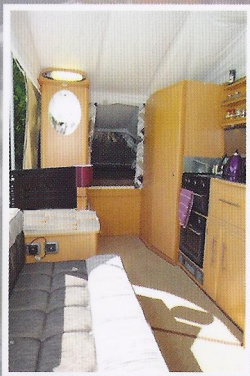

The all-new Pathfinder - top of the range luxury, more stylish, practical and comfortable than ever before.