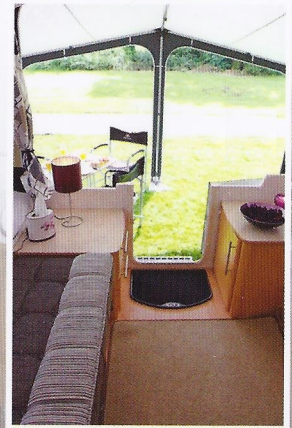

www.foldingcampers.net

Fiesta Q2+2 Folding Camper

The Pennine Fiesta makes a welcome return!

Provides caravan style luxury with sleeping for 4, an eye catching new exterior and tastefully co-ordinated interior furnishings and fittings

Countryman Folding Camper

A versatile 4 berth luxury folding camper ideally suited to the couple or smaller family. Narrower and lighter than most other campers on the market.

Artemis DL

The Artemis interior refinement has taken touring to a new dimension.

With its perfect combination of style and specification to include choice of flexible seating and sleeping arrangements combined with a well equipped kitchen and washroom.

Crusader Folding Camper

The 6 berth Camper where luxury meets affordability. This popular mid-range model offers a perfect combination of style and specification.