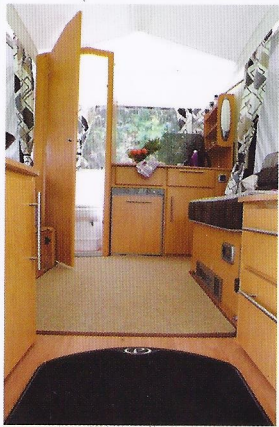

www.foldingcampers.net

Fiesta Q2+2 Folding Camper

The Pennine Fiesta makes a welcome return!

Provides caravan style luxury with sleeping for 4, an eye catching new exterior and tastefully co-ordinated interior furnishings and fittings

Countryman Folding Camper

A versatile 4 berth luxury folding camper ideally suited to the couple or smaller family. Narrower and lighter than most other campers on the market.

Artemis DL

The Artemis interior refinement has taken touring to a new dimension.

With its perfect combination of style and specification to include choice of flexible seating and sleeping arrangements combined with a well equipped kitchen and washroom.

Crusader Folding Camper

The 6 berth Camper where luxury meets affordability. This popular mid-range model offers a perfect combination of style and specification.