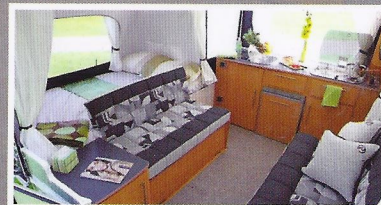

www.foldingcampers.net

Fiesta Q2+2 Folding Camper

The Pennine Fiesta makes a welcome return!

Provides caravan style luxury with sleeping for 4, an eye catching new exterior and tastefully co-ordinated interior furnishings and fittings

Countryman Folding Camper

A versatile 4 berth luxury folding camper ideally suited to the couple or smaller family. Narrower and lighter than most other campers on the market.

Artemis DL

The Artemis interior refinement has taken touring to a new dimension.

With its perfect combination of style and specification to include choice of flexible seating and sleeping arrangements combined with a well equipped kitchen and washroom.

Crusader Folding Camper

The 6 berth Camper where luxury meets affordability. This popular mid-range model offers a perfect combination of style and specification.