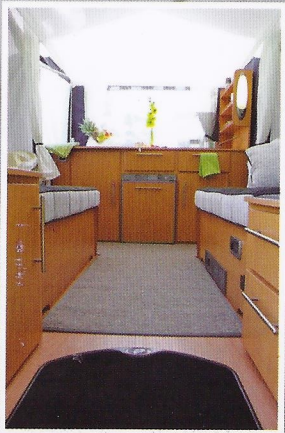

www.foldingcampers.net

Fiesta Q2+2 Folding Camper

The Pennine Fiesta makes a welcome return!

Provides caravan style luxury with sleeping for 4, an eye catching new exterior and tastefully co-ordinated interior furnishings and fittings

Countryman Folding Camper

A versatile 4 berth luxury folding camper ideally suited to the couple or smaller family. Narrower and lighter than most other campers on the market.

Artemis DL

The Artemis interior refinement has taken touring to a new dimension.

With its perfect combination of style and specification to include choice of flexible seating and sleeping arrangements combined with a well equipped kitchen and washroom.

Crusader Folding Camper

The 6 berth Camper where luxury meets affordability. This popular mid-range model offers a perfect combination of style and specification.