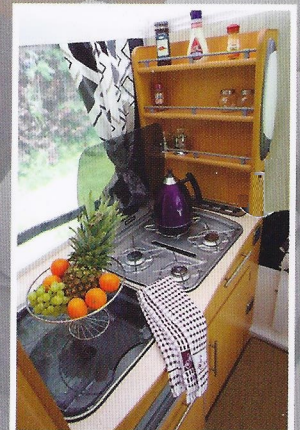

Fiesta Q2+2 Folding Camper

The Pennine Fiesta makes a welcome return!

Provides caravan style luxury with sleeping for 4, an eye catching new exterior and tastefully co-ordinated interior furnishings and fittings

Countryman Folding Camper

A versatile 4 berth luxury folding camper ideally suited to the couple or smaller family. Narrower and lighter than most other campers on the market.