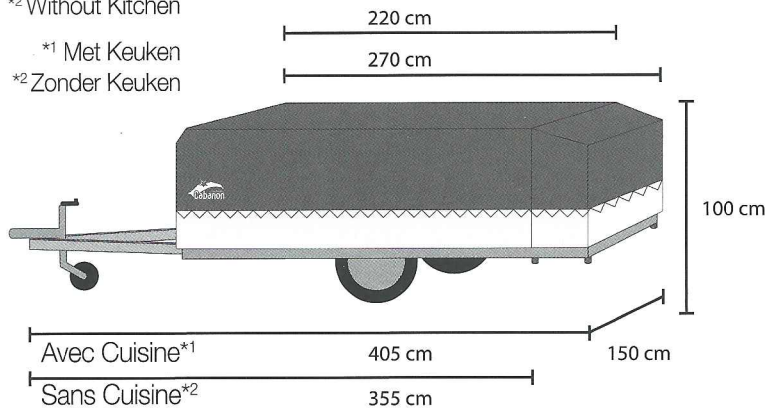

Nouveau - new - nieuw

- *1 With Kitchen
- *2 Without Kitchen
- *1 Met Keuken
- *2 Zonder Keuken