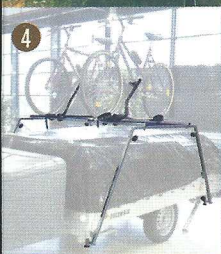

Caravane pliante Les accessoires

Toute une gamme d'accessoires pour agrémenter votre caravane pliante :

Plus de confort

pour retrouver tout le confort de la maison, nous vous proposons différentes solutions de cuisine.

- **La cuisine "éco"**, une solution simple et efficace : des étagères fonctionnelles, pour accueillir un réchaud et tout le nécessaire pour cuisiner.
- **La cuisine "luxe"**, un vrai meuble cuisine en aluminium brossé composé de 3 brûleurs, 2 tiroirs, 2 espaces de rangement refermables, et d'un évier inox. **2**

Plus d'espace

pour varier la capacité d'accueil de votre caravane pliante selon vos conditions d'utilisation :

- **La tente sous plateau**, créez un ou deux espaces couchages d'appoints sous les plateaux de lits grâce à cette tente intérieure adaptable.
- **Le pare-soleil**, **1** pour bénéficier d'un espace ouvert ombragé ou agrandir le volume abrité en cas de pluie ; un pare-soleil s'adapte sur la Manga, Mercury et Chamonix en s'emboîtant simplement sur l'auvent.

Plus de rangements

- **Coffre de flèches**, **3** pour transporter tout votre matériel de camping, nous vous proposons un coffre thermoformé, totalement étanche et résistant qui s'installe sur la flèche de votre caravane pliante.
- **Galerie**, **4** spécialement conçue pour les remorques Cabanon, pour fixer un porte-vélos.

Pour l'hiver

Cabanon a imaginé pour vous des solutions pratiques pour stocker votre caravane pliante :

- **Bâche d'hivernage** respirante, plus large, qui recouvre toute la remorque pour la laisser à l'extérieur et protéger votre caravane pliante des salissures et de la moisissure.
- **Support de rangement à roulettes** spécialement conçu pour ranger votre remorque sur la tranche et gagner ainsi de la place dans votre garage. Grâce à ses roulettes vous pouvez le déplacer sans effort.