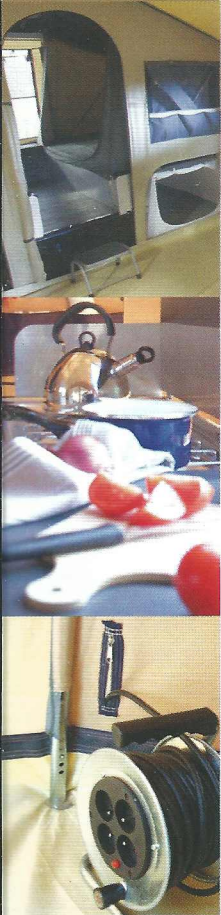

Caravane pliante Mercury

Une pliante spacieuse qui privilégie l'espace à vivre.

La Mercury est aussi facile à monter que sa petite sœur la Manga. L'extension à droite de sa toile offre la possibilité de disposer d'une cuisine très spacieuse. Le grand pare-soleil est équipé de coupe vent.

A spacious tent with a generous living area.

The Mercury is also very easy to set up. The awning is extra spacious with the side kitchen extension. The full size sun canopy is equipped with windbreakers.

Een ruime tent met een grote leefruimte.

De Mercury is een ruime en gemakkelijk op te zetten vouwwagen. De voortent is extra ruim dankzij de keukenuitbouw en voorzien van een uitrustbaar kuipgrondzeil. De vaste luifel is voorzien van windhoeken.

*1 With Kitchen
*2 Without Kitchen
*1 Met Keuken
*2 Zonder Keuken

Options - optional - opties

Grand pare-soleil caisse profondeur 2m30

With 2.3m cabin sun canopy

Zonneluifel voor aan de vouwwagen 230 cm

ref. TAB11PS

ref. TAB13PS

Pare-soleil auvent profondeur 1m35

With 1.35m awning sun canopy

Zonneluifel voor aan de voortent 135 cm

ref. MER12PS

1 C 290 g/m²	1 C 235 g/m²	C 120 g/m²	PVC 500 g/m²	O Ac Ø20/23 & Al Ø28	1h	PAV 309 kg
2 C 290 g/m²	2 C 290 g/m²