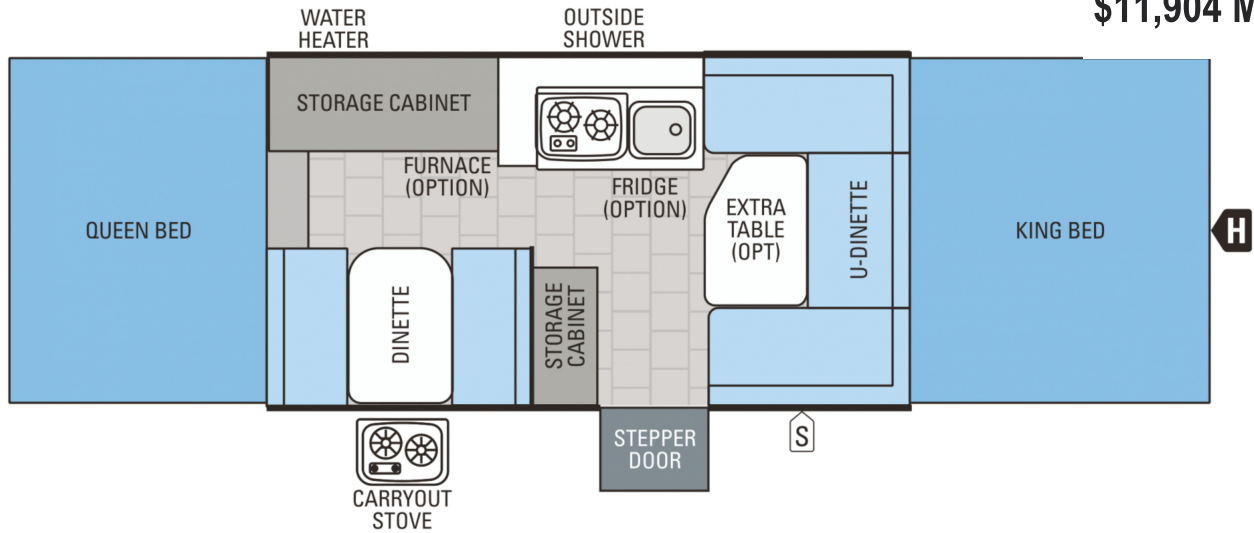

2015 JAY SERIES

Fold Out the Fun

1207UD | 2015 JAY SERIES

\$11,904 MSRP

The options for this floorplan are listed below.

<input type="checkbox"/> Canadian Standards	\$120.00
<input checked="" type="checkbox"/> Customer Value Package (Mandatory) [?]	\$817.00
<input type="checkbox"/> (2) Bed mat heaters	\$262.00
<input type="checkbox"/> 2nd table w/ pedestal leg	\$60.00
<input type="checkbox"/> Stereo w/ outside speakers	\$187.00
<input type="checkbox"/> Powered roof vent	\$210.00
<input type="checkbox"/> 16,000-BTU furnace w/ auto ignition	\$397.00
<input type="checkbox"/> Electric brakes	\$172.00
<input type="checkbox"/> Hydraulic surge brakes	\$412.00
<input type="checkbox"/> Deluxe screen room	\$367.00
<input type="checkbox"/> Exterior grill	\$210.00

Weights & Measures

WEIGHTS

Unloaded Vehicle Weight (lbs)	2,045
Dry Hitch Weight (lbs)	180
Gross Vehicle Weight Rating (lbs)	2,950

Cargo Carrying Capacity (lbs)	905
MEASUREMENTS	
Travel Length	16' 2"
Campsite Length	23' 4"
Exterior Width	85"
Travel Height	61"
Interior Living Area Height	84"
Front Bunk	70 x 80
Rear Bunk	60 x 80
Wheel Base	128-7/16"
TANK CAPACITIES	
Fresh Water Capacity (gals) includes water heater	23
OTHER	
Sleeping Capacity	6-7