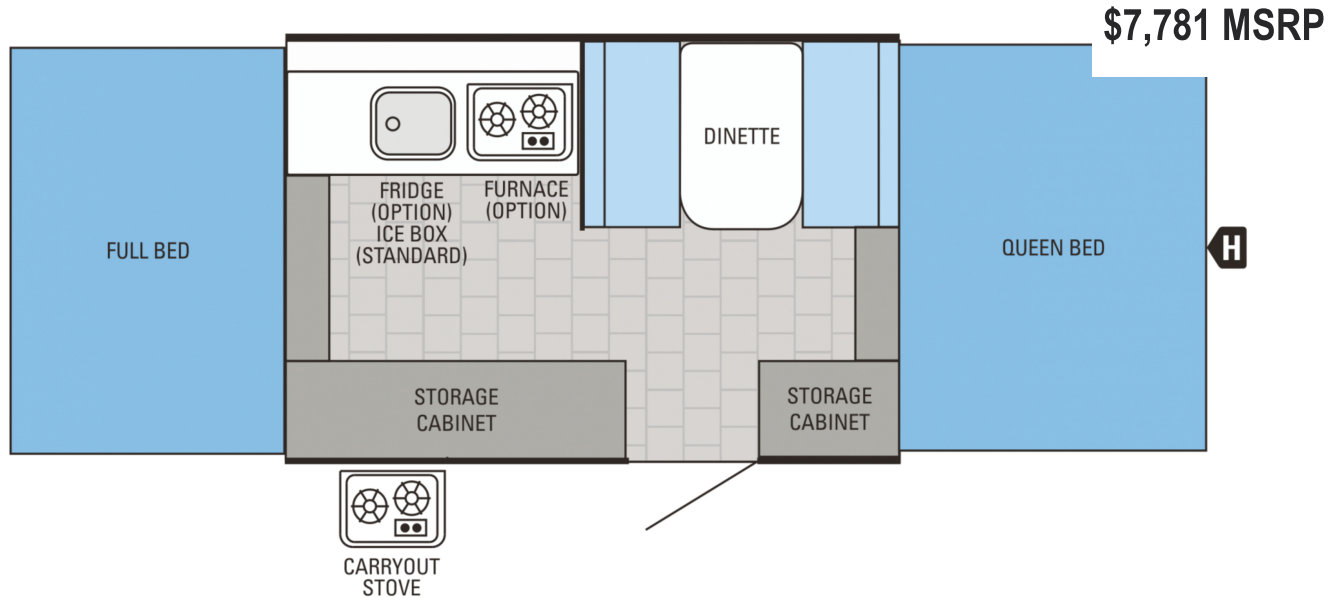

2015 JAY SERIES SPORT

Elevate Your Experience

10SD | 2015 JAY SERIES SPORT

The options for this floorplan are listed below.

<input type="checkbox"/> Canadian Standards	\$120.00
<input checked="" type="checkbox"/> Customer Value Package (Mandatory) [?]	\$517.00
<input type="checkbox"/> (2) Bed mat heaters	\$262.00
<input type="checkbox"/> 2 cu. ft. 3-way refrigerator	\$442.00
<input type="checkbox"/> A/C prep [?]	\$75.00
<input type="checkbox"/> Furnace	\$337.00
<input type="checkbox"/> Electric brakes	\$172.00
<input type="checkbox"/> Spare tire w/ carrier and cover	\$127.00
<input type="checkbox"/> Canopy awning	\$247.00

Weights & Measures

WEIGHTS

Unloaded Vehicle Weight (lbs)	1,435
Dry Hitch Weight (lbs)	165
Gross Vehicle Weight Rating (lbs)	2,250
Cargo Carrying Capacity (lbs)	815

MEASUREMENTS	
Travel Length	13' 6"
Campsite Length	19' 6"
Exterior Width	85"
Travel Height	57"
Interior Living Area Height	81-3/4"
Front Bunk	60 x 80
Rear Bunk	54 x 80
Wheel Base	108-15/16"
TANK CAPACITIES	
Fresh Water Capacity (gals) includes water heater	10
OTHER	
Sleeping Capacity	5-6