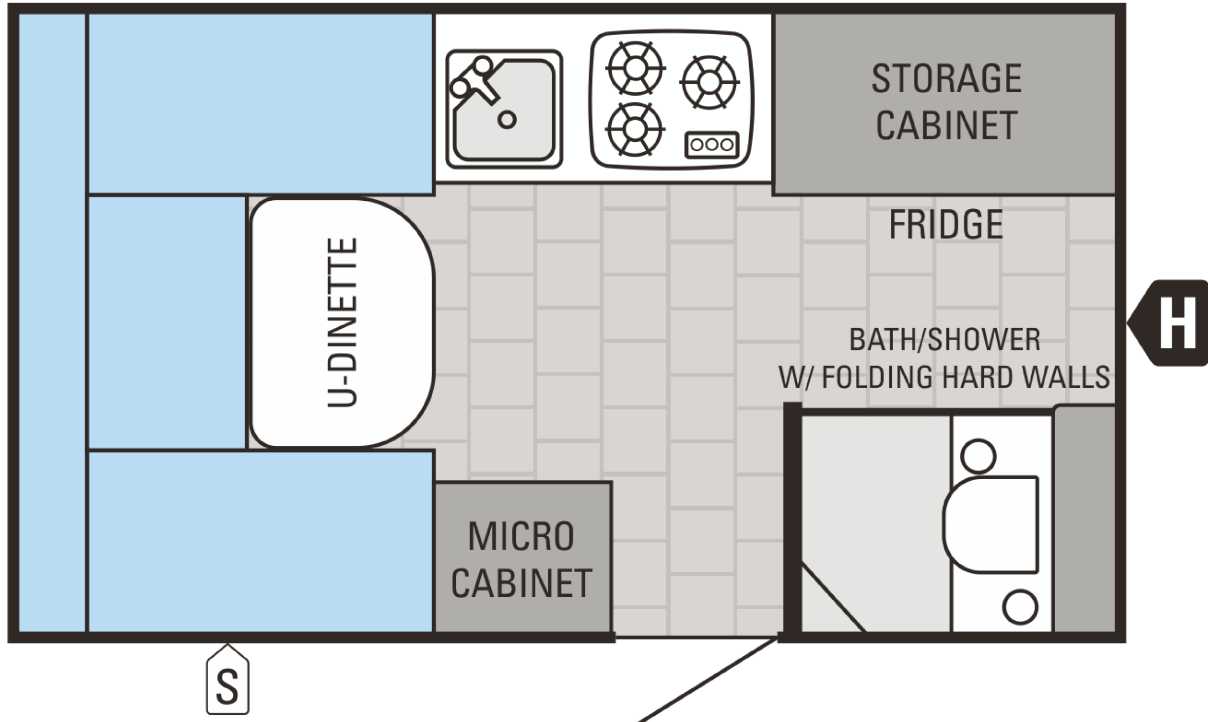

2015 JAY SERIES SPORT

Elevate Your Experience

12B | 2015 JAY SERIES SPORT

The options for this floorplan are listed below.

- Canadian Standards
- Customer Value Package (Mandatory) [?]
- Furnace
- Powered roof vent
- Canopy awning and screen room

Weights & Measures

WEIGHTS

Unloaded Vehicle Weight (lbs)	TBD
Dry Hitch Weight (lbs)	TBD
Gross Vehicle Weight Rating (lbs)	TBD
Cargo Carrying Capacity (lbs)	TBD

MEASUREMENTS

Travel Length	TBD
Campsite Length	TBD
Exterior Width	85"
Travel Height	TBD
Interior Living Area Height	95"
Wheel Base	TBD
TANK CAPACITIES	
Fresh Water Capacity (gals) includes water heater	23
Black Waste Water Capacity (gals)	5
OTHER	
Sleeping Capacity	2