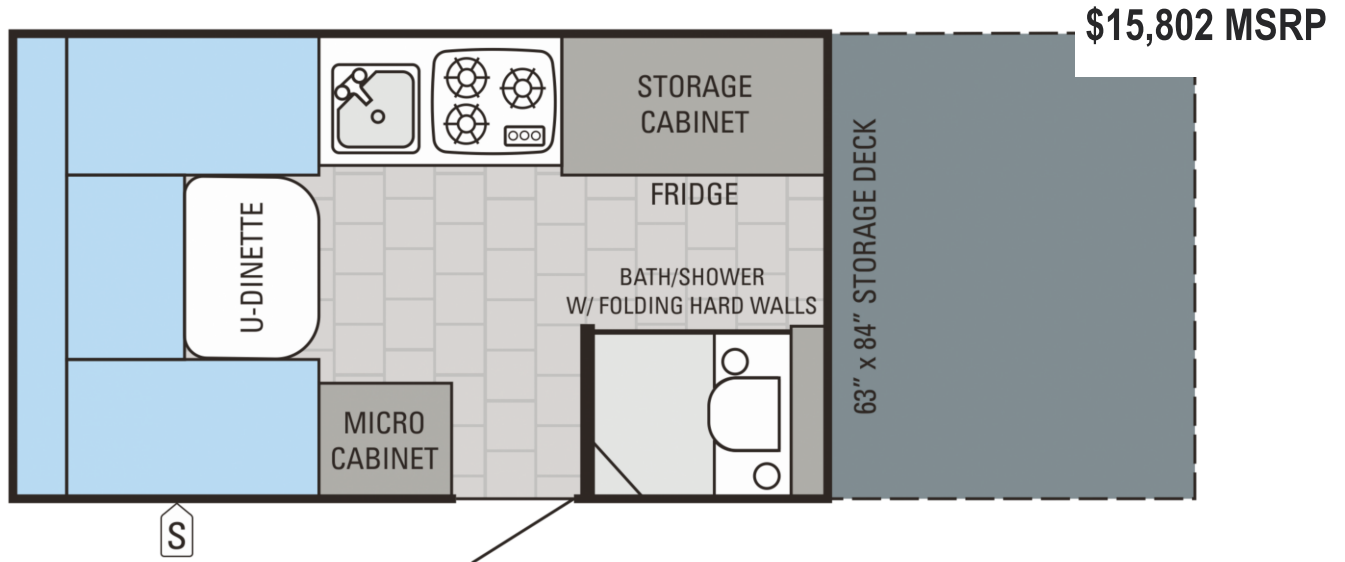

2015 JAY SERIES SPORT

Elevate Your Experience

12BFD | 2015 JAY SERIES SPORT

The options for this floorplan are listed below.

<input type="checkbox"/> Canadian Standards	\$120.00
<input checked="" type="checkbox"/> Customer Value Package (Mandatory) [?]	\$517.00
<input type="checkbox"/> Furnace	\$225.00
<input type="checkbox"/> Powered roof vent	\$165.00
<input type="checkbox"/> Canopy awning and screen room	\$637.00

Weights & Measures

WEIGHTS

Unloaded Vehicle Weight (lbs)	2,455
Dry Hitch Weight (lbs)	405
Gross Vehicle Weight Rating (lbs)	4,150
Cargo Carrying Capacity (lbs)	1,695

MEASUREMENTS

Travel Length	22' 4"
Campsite Length	22' 4"
Exterior Width	85"

Travel Height	70-1/4"
Interior Living Area Height	95"
Wheel Base	192-9/16"
TANK CAPACITIES	
Fresh Water Capacity (gals) includes water heater	23
Black Waste Water Capacity (gals)	5
OTHER	
Sleeping Capacity	2