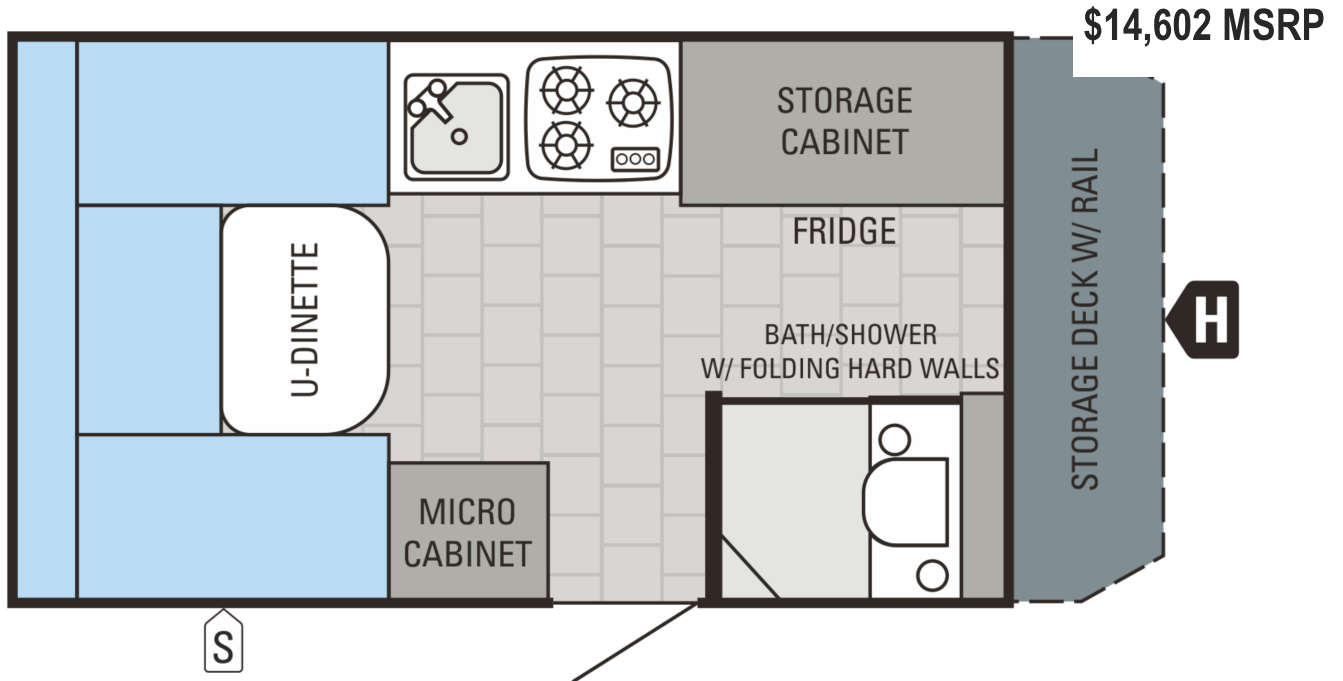

2015 JAY SERIES SPORT

Elevate Your Experience

12BMD | 2015 JAY SERIES SPORT

The options for this floorplan are listed below.

<input type="checkbox"/> Canadian Standards	\$120.00
<input checked="" type="checkbox"/> Customer Value Package (Mandatory) [?]	\$517.00
<input type="checkbox"/> Furnace	\$225.00
<input type="checkbox"/> Powered roof vent	\$165.00
<input type="checkbox"/> Canopy awning and screen room	\$637.00

Weights & Measures

WEIGHTS

Unloaded Vehicle Weight (lbs)	2,005
Dry Hitch Weight (lbs)	230
Gross Vehicle Weight Rating (lbs)	3,250
Cargo Carrying Capacity (lbs)	1,245

MEASUREMENTS

Travel Length	18' 8"
---------------	--------

Campsite Length	18' 8"
Exterior Width	85"
Travel Height	61-1/2"
Interior Living Area Height	95"
Wheel Base	158-3/4"
TANK CAPACITIES	
Fresh Water Capacity (gals) includes water heater	23
Black Waste Water Capacity (gals)	5
OTHER	
Sleeping Capacity	2