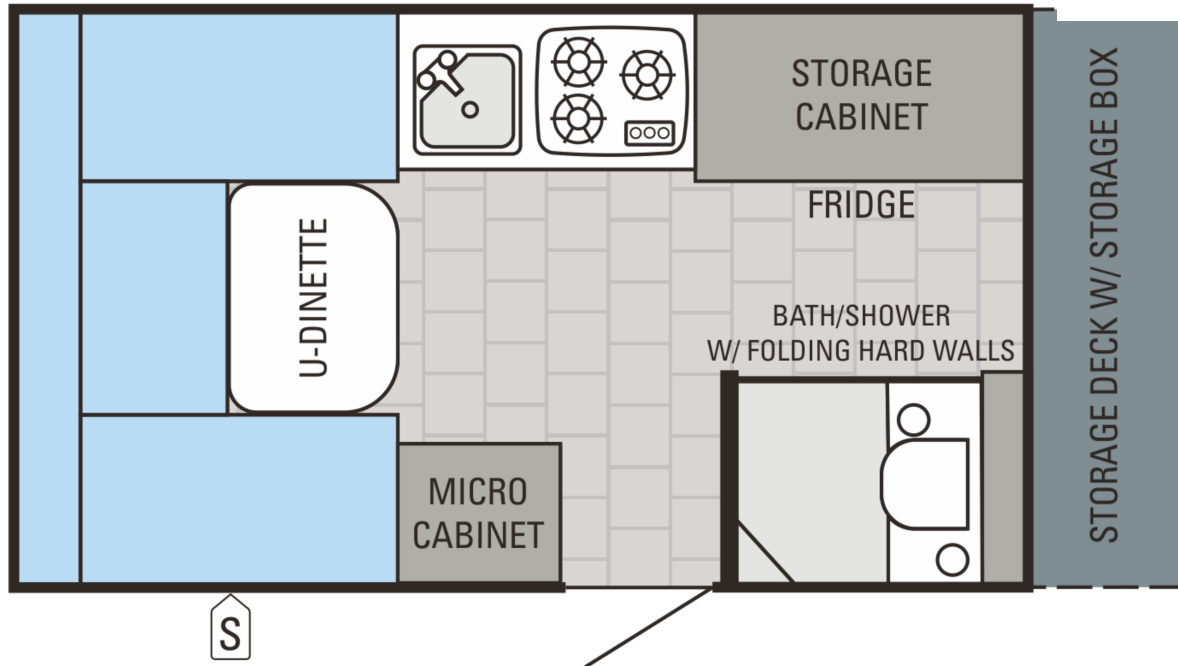

2015 JAY SERIES SPORT

Elevate Your Experience

12BSB | 2015 JAY SERIES SPORT

\$15,352 MSRP

The options for this floorplan are listed below.

<input type="checkbox"/> Canadian Standards	\$120.00
<input checked="" type="checkbox"/> Customer Value Package (Mandatory) [?]	\$517.00
<input type="checkbox"/> Furnace	\$225.00
<input type="checkbox"/> Powered roof vent	\$165.00
<input type="checkbox"/> Canopy awning and screen room	\$637.00

Weights & Measures

WEIGHTS

Unloaded Vehicle Weight (lbs)	2,135
Dry Hitch Weight (lbs)	295
Gross Vehicle Weight Rating (lbs)	3,250
Cargo Carrying Capacity (lbs)	1,115

MEASUREMENTS

Travel Length	18' 8"
Campsite Length	18' 8"
Exterior Width	85"
Travel Height	61-1/4"
Interior Living Area Height	95"
Wheel Base	158-3/4"
TANK CAPACITIES	
Fresh Water Capacity (gals) includes water heater	23
Black Waste Water Capacity (gals)	5
OTHER	
Sleeping Capacity	2