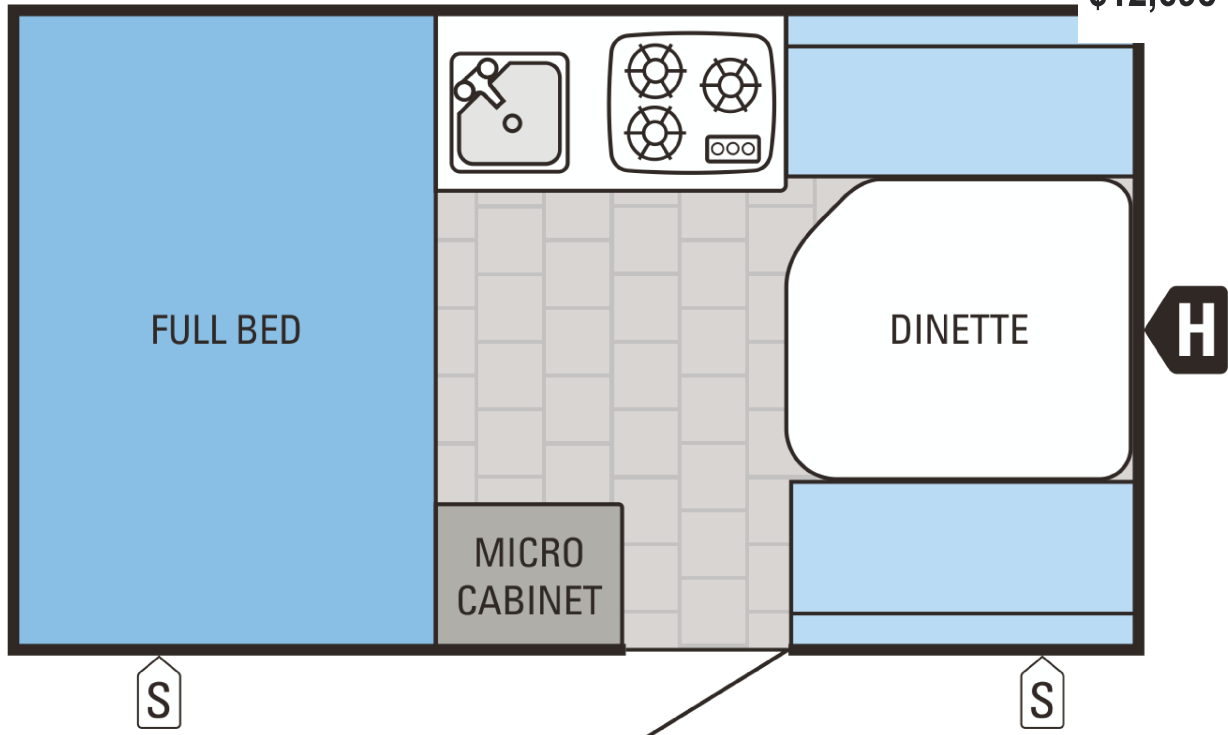

2015 JAY SERIES SPORT

Elevate Your Experience

12H | 2015 JAY SERIES SPORT

\$12,698 MSRP

The options for this floorplan are listed below.

<input type="checkbox"/> Canadian Standards	\$120.00
<input checked="" type="checkbox"/> Customer Value Package (Mandatory) [?]	\$517.00
<input type="checkbox"/> Furnace	\$225.00
<input type="checkbox"/> Powered roof vent	\$165.00
<input type="checkbox"/> Canopy awning and screen room	\$637.00

Weights & Measures

WEIGHTS

Unloaded Vehicle Weight (lbs)	1,915
Dry Hitch Weight (lbs)	230
Gross Vehicle Weight Rating (lbs)	3,250
Cargo Carrying Capacity (lbs)	1,335

MEASUREMENTS	
Travel Length	16' 3"
Campsite Length	16' 3"
Exterior Width	85"
Travel Height	60-1/2"
Interior Living Area Height	95"
Full Bed	54 x 80
Wheel Base	133"
TANK CAPACITIES	
Fresh Water Capacity (gals) includes water heater	23
OTHER	
Sleeping Capacity	3-4