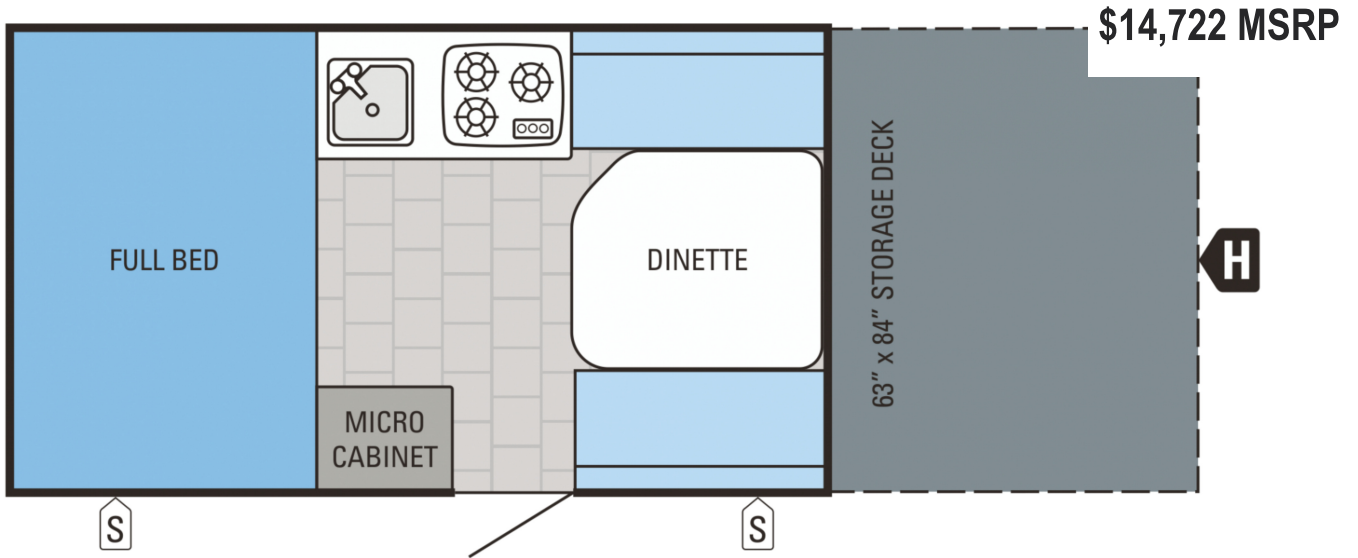

## 12HFD | 2015 JAY SERIES SPORT

The options for this floorplan are listed below.

<input type="checkbox"/> Canadian Standards	\$120.00
<input checked="" type="checkbox"/> Customer Value Package (Mandatory) [?]	\$517.00
<input type="checkbox"/> Furnace	\$225.00
<input type="checkbox"/> Powered roof vent	\$165.00
<input type="checkbox"/> Canopy awning and screen room	\$637.00

#### MEASUREMENTS

Travel Length	22' 4"
Campsite Length	22' 4"
Exterior Width	85"

Travel Height	70-5/8"
Interior Living Area Height	96-1/2"
Full Bed	54 x 80
Wheel Base	192-9/16"
<b>TANK CAPACITIES</b>	
Fresh Water Capacity (gals) includes water heater	23
<b>OTHER</b>	
Sleeping Capacity	3-4