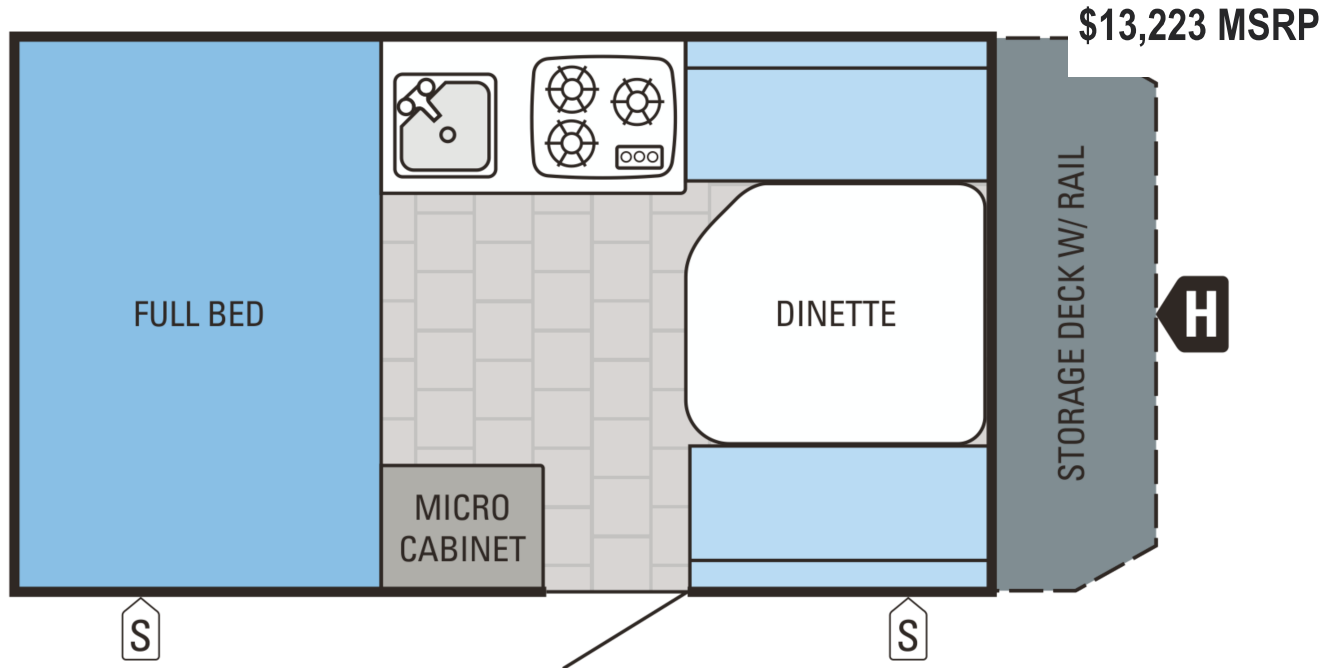

2015 JAY SERIES SPORT

Elevate Your Experience

12HMD | 2015 JAY SERIES SPORT

The options for this floorplan are listed below.

<input type="checkbox"/> Canadian Standards	\$120.00
<input checked="" type="checkbox"/> Customer Value Package (Mandatory) [?]	\$517.00
<input type="checkbox"/> Furnace	\$225.00
<input type="checkbox"/> Powered roof vent	\$165.00
<input type="checkbox"/> Canopy awning and screen room	\$637.00

Weights & Measures

WEIGHTS

Unloaded Vehicle Weight (lbs)	1,990
Dry Hitch Weight (lbs)	220
Gross Vehicle Weight Rating (lbs)	3,250
Cargo Carrying Capacity (lbs)	1,260

MEASUREMENTS

Travel Length	18' 8"
---------------	--------

Campsite Length	18' 8"
Exterior Width	85"
Travel Height	61-3/4"
Interior Living Area Height	96"
Full Bed	54 x 80
Wheel Base	158-3/4"
TANK CAPACITIES	
Fresh Water Capacity (gals) includes water heater	23
OTHER	
Sleeping Capacity	3-4