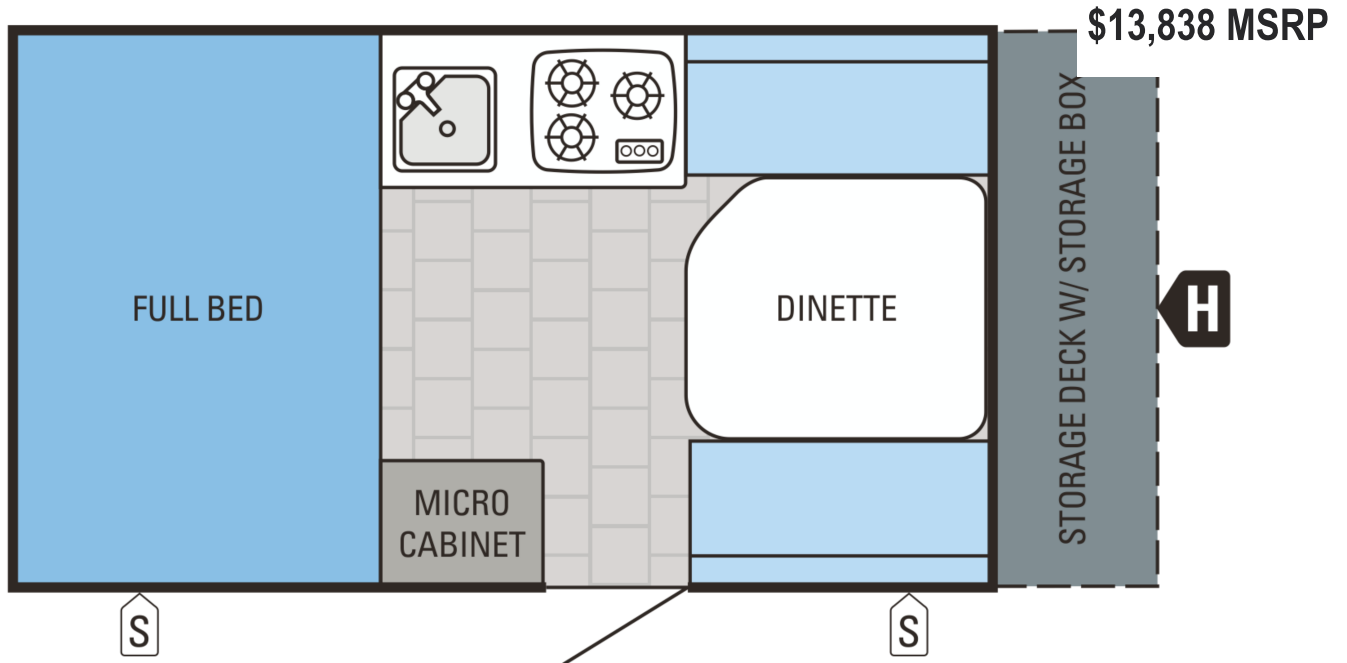

## 12HSB | 2015 JAY SERIES SPORT

The options for this floorplan are listed below.

<input type="checkbox"/> Canadian Standards	\$120.00
<input checked="" type="checkbox"/> Customer Value Package (Mandatory) [?]	\$517.00
<input type="checkbox"/> Furnace	\$225.00
<input type="checkbox"/> Powered roof vent	\$165.00
<input type="checkbox"/> Canopy awning and screen room	\$637.00

#### WEIGHTS

Unloaded Vehicle Weight (lbs)	2,095
Dry Hitch Weight (lbs)	305
Gross Vehicle Weight Rating (lbs)	3,250
Cargo Carrying Capacity (lbs)	1,155
<b>MEASUREMENTS</b>	
Travel Length	18' 8"

Campsite Length	18' 8"
Exterior Width	85"
Travel Height	61-1/2"
Interior Living Area Height	95-1/4"
Full Bed	54 x 80
Wheel Base	158-3/4"
<b>TANK CAPACITIES</b>	
Fresh Water Capacity (gals) includes water heater	23
<b>OTHER</b>	
Sleeping Capacity	3-4