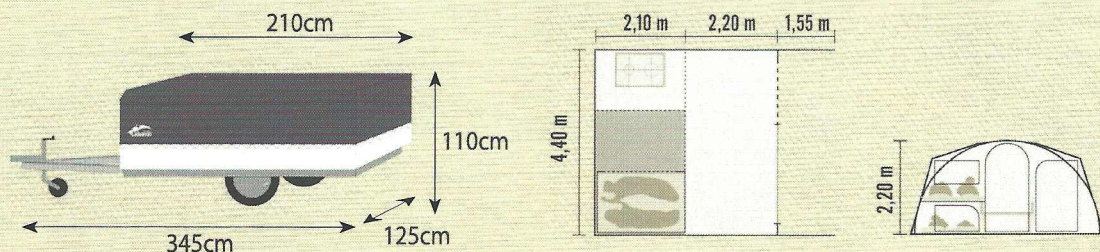

TABORA trailer tent

The Tabora is a very quick-to-erect Cabanon trailer tent and is great for 2 people. It has an optional sun canopy and awning and is extremely versatile.

Manufacturing tents since 1959

les toiles
Cabanon

A quick-to-erect trailer tent for couples or small families

The Cabanon Tabora trailer tent sleeps 2 adults and 2 children, featuring a large double bed and under-bed sleeping area for kids. The Tabora is made of a strong, steel trailer body. It has a seating area and locker storage, built-in drawers and a fully galvanised chassis. Brakes are available as an option.

Excellent standard features

The Cabanon Tabora features a 2-berth bedroom with ventilated front window (with flap), viewing either outside or into the awning (if fitted). The standard model is also supplied with a cabin roof lining, removable mattress and seat covers. A Jockey wheel and spare wheel with carrier are also included as standard.

Options

- 2.30m sun canopy
- 2.20m awning
- 1.35m awning sun canopy

Roof	Walls	Inner tent	Ground-sheet	Frame	Time	MTPLM weight
1 PA 290g/m ²	1 C 235g/m ²	C	PVC	Zinc-plated steel	30 min	500 kg
2 PA 290g/m ²	2 C 290g/m ²	120g/m ²	500g/m ²	Ac ø 20/23		