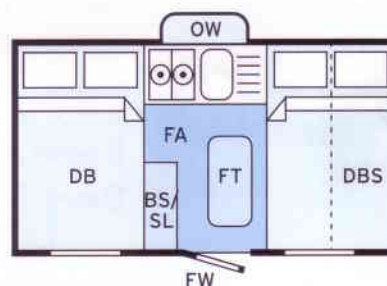

A whole world of freedom, just waiting to be explored.

Dart standard features

SPACIOUS DOUBLE BEDS
CONVERTIBLE SETTEE OFFERS SECOND DOUBLE BED
TWO DOUBLE GLAZED WINDOWS
TWO HEAVY GAUGE PLASTIC WINDOWS
QUALITY WOOD EFFECT FLOORING
INSULATED ROOF WITH COTTON LINING
INSULATED SIDE WALLS
FIRE RETARDANT UPHOLSTERY
PRIVACY CURTAINS
COLOUR CO-ORDINATED FABRICS
SINK & DRAINER UNIT
TWO BURNER COOKER AND GRILL
TABLE
EXTERNAL STORAGE FOR SPARE WHEEL AND GAS BOTTLE
UNLADEN WEIGHT OF 350KGS

LAYOUT KEY	FA	Floor Area	
BS	Bench Settee	FT	Folding Table
C	Cupboard	FW	Fixed Window (Double Glazed)
DB	Double Bed	OW	Opening Window (Double Glazed)
DBS	Double Bed/Settee	SL	Storage Locker

A whole world of freedom, just waiting to be explored.