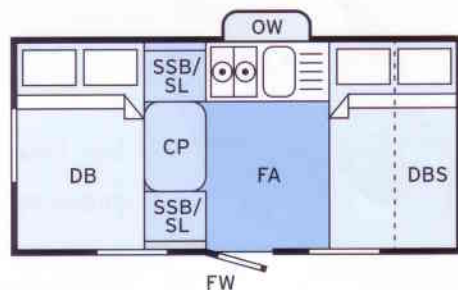

You may wish to enjoy the liberty of the Designer, just the two of you together. But if you're taking the family along for fun, there's plenty more space in addition to the main double bed. The settee easily converts into a second double bed and a further single bed can be created in the table area.

## Designer Standard features

SPACIOUS DOUBLE BEDS
CONVERTIBLE SETTEE OFFERS SECOND DOUBLE BED
TWO DOUBLE GLAZED WINDOWS
THREE HEAVY GAUGE PLASTIC WINDOWS
QUALITY WOOD EFFECT FLOORING
INSULATED ROOF WITH COTTON LINING
INSULATED SIDE WALLS
FIRE RETARDANT UPHOLSTERY
PRIVACY CURTAINS
COLOUR CO-ORDINATED FABRICS
SINK & DRAINER UNIT
TWO BURNER COOKER AND GRILL
CENTRE PEDESTAL TABLE/STORAGE AREA
EXTERNAL STORAGE FOR SPARE WHEEL AND GAS BOTTLE
UNLADEN WEIGHT OF 395KGS

LAYOUT KEY	FA	Floor Area	
C	Cupboard	FW	Fixed Window (Double Glazed)
CP	Centre Pedestal Table	OW	Opening Window (Double Glazed)
DB	Double Bed	SL	Storage Locker
DBS	Double Bed/Settee	SSB	Single Settee/Bed