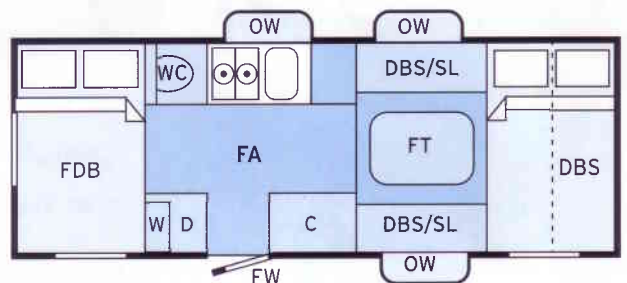

The tastefully designed interior of the Riva Destiny combines 3 settees that convert into beds and ample storage promising superb comfort for many years to come. Standard features including built in fridge, mains power, Rivassist erection system and toilet compartment with vanity unit.

## Destiny Standard features

SPACIOUS DOUBLE BEDS
THREE SETTEES CONVERT INTO DOUBLE BEDS
THREE DOUBLE GLAZED, OPENING WINDOWS
QUALITY WOOD EFFECT FLOORING
INSULATED ROOF WITH COTTON LINING
INSULATED SIDE WALLS
THREE INTERIOR LIGHTS
FIRE RETARDANT UPHOLSTERY
WC WITH CASSETTE TOILET AND VANITY WASH BOWL
PRIVACY CURTAINS
COLOUR CO-ORDINATED FABRIC
THREE WAY FRIDGE WITH LARGE CAPACITY
SINK WITH TWO BURNER COOKER AND GRILL
FREE STANDING TABLE
SUPERB STORAGE: WARDROBE SEAT LOCKERS & CUPBOARDS WITH DRAWERS
EXTERNAL STORAGE FOR SPARE WHEEL AND GAS BOTTLE
MAINS ELECTRICITY WITH 12 VOLT SYSTEM
POWER ASSISTED BEDS & SIDE WALLS
UNLADEN WEIGHT OF 780KGS

LAYOUT KEY	FW Fixed Window (Double Glazed)
C Cupboard	OW Opening Window (Double Glazed)
DBS Double Bed/Settee	SL Storage Locker
FDB Fixed Double Bed	W Wardrobe
FA Floor Area	D Drawer
FT Folding Table	WC Cassette Toilet & Vanity Unit