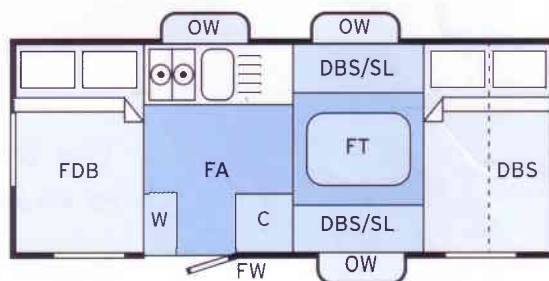

Standard features including built in fridge, mains power and rivassist erection system the Dimension really does take camping to another level. With its spacious interior and harmonious colour scheme our legendary attention to detail is unsurpassed.

## Dimension Standard features

SPACIOUS DOUBLE BED
THREE SETTEES CONVERT INTO DOUBLE BEDS
THREE DOUBLE GLAZED WINDOWS
QUALITY WOOD EFFECT FLOORING
INSULATED ROOF WITH COTTON LINING
INSULATED SIDE WALLS
TWO INTERIOR LIGHTS
FIRE RETARDANT UPHOLSTERY
PRIVACY CURTAINS
COLOUR CO-ORDINATED FABRICS
THREE WAY FRIDGE WITH LARGE CAPACITY
SINK & DRAINER UNIT
TWO BURNER COOKER & GRILL
FREE STANDING TABLE
SUPERB STORAGE: WARDROBE SEAT LOCKERS & CUPBOARDS WITH DRAWERS
EXTERNAL STORAGE FOR SPARE WHEEL & GAS BOTTLE
MAINS ELECTRICITY WITH 12 VOLT SYSTEM
POWER ASSISTED BEDS & SIDE WALLS
UNLADEN WEIGHT OF 750KGS

### LAYOUT KEY

C	Cupboard	FW	Fixed Window (Double Glazed)
DBS	Double Bed/Settee	OW	Opening Window (Double Glazed)
FDB	Fixed Double Bed	SL	Storage Locker
FA	Floor Area	W	Wardrobe
FT	Folding Table	D	Drawer