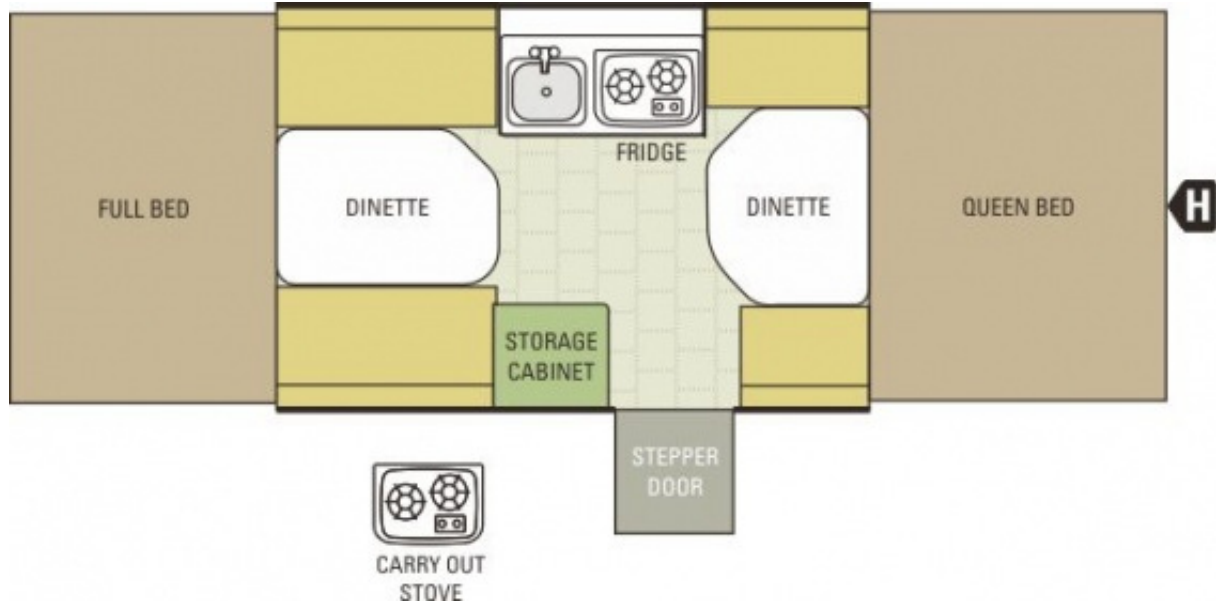

STARCRAFT

CAMPING | pure and simple.

Comet

Comet 1019

Weights

Unloaded Vehicle Weight (lbs)	1,675
Dry Hitch Weight (lbs)	205
Gross Vehicle Weight Rating (lbs)	2,350
Cargo Carrying Capacity (lbs)	675

Measurements

Travel Length	13' 6"
Campsite Length	19' 2"
Exterior Width	85"
Travel Height	56-3/4"
Interior Height	82"
Front Bunk	60 x 80
Rear Bunk	54 x 80
Wheel Base	108-15/16"

Tank Capacities

Fresh Water Capacity (gals) including water heater	34

Other

Sleeping Capacity	6-7