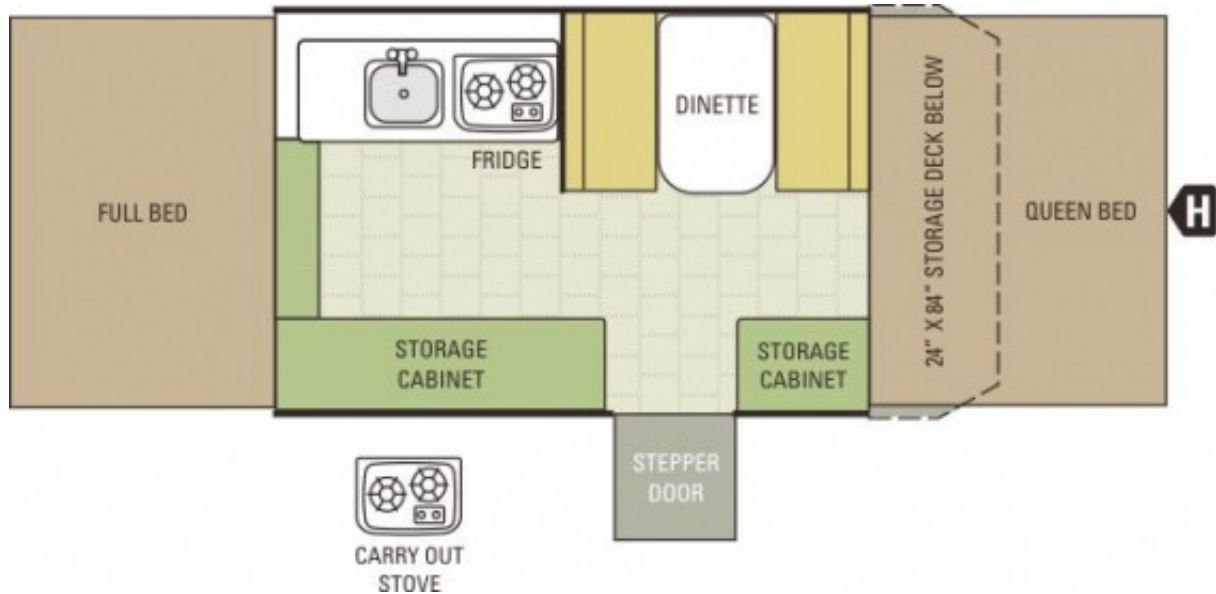

STARCRAFT

CAMPING | pure and simple.

Comet

Comet 1021

Weights

Unloaded Vehicle Weight (lbs)	1,705
Dry Hitch Weight (lbs)	190
Gross Vehicle Weight Rating (lbs)	2,450
Cargo Carrying Capacity (lbs)	745

Measurements

Travel Length	16' 6"
Campsite Length	20' 9"
Exterior Width	85"
Travel Height	56-1/4"
Interior Height	81"
Front Bunk	60 x 80
Rear Bunk	54 x 80
Wheel Base	141-7/8"

Tank Capacities

Fresh Water Capacity (gals)	10
-----------------------------	----