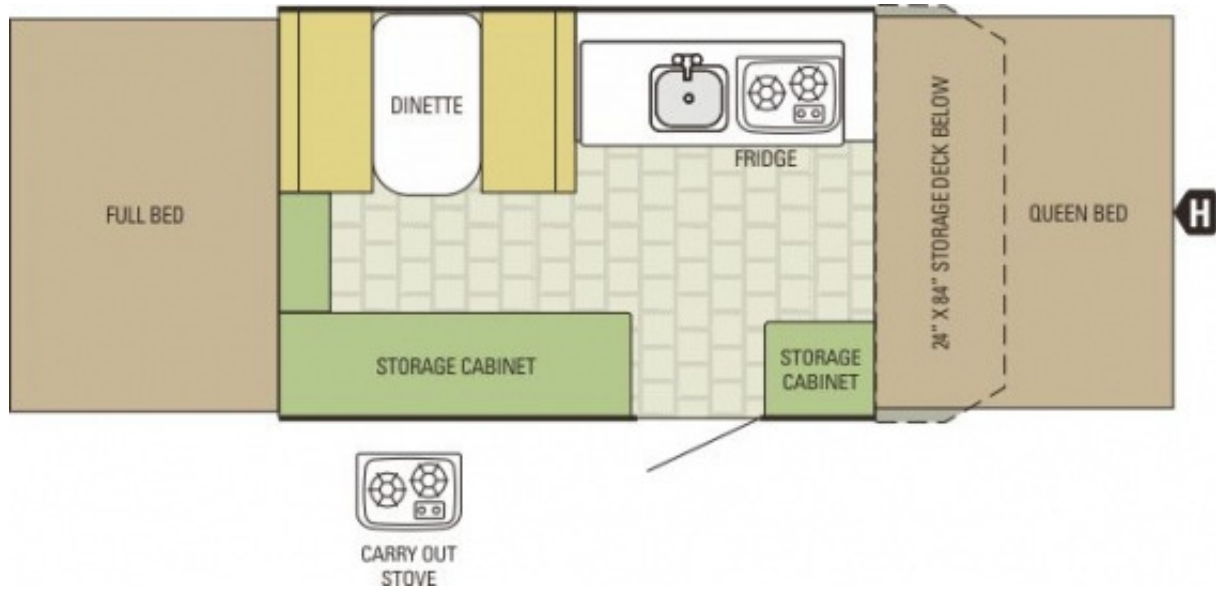

STARCRAFT

CAMPING | pure and simple.

Comet

Comet 10RT

Weights

Unloaded Vehicle Weight (lbs)	1,890
Dry Hitch Weight (lbs)	215
Gross Vehicle Weight Rating (lbs)	2,650
Cargo Carrying Capacity (lbs)	895

Measurements

Travel Length	16' 8"
Campsite Length	20' 9"
Exterior Width	85"
Travel Height	66"
Interior Height	81-1/4"
Front Bunk	60 x 80
Rear Bunk	54 x 80
Wheel Base	141-7/8"

Tank Capacities

Fresh Water Capacity (gals) including optional water heater	34
---	----