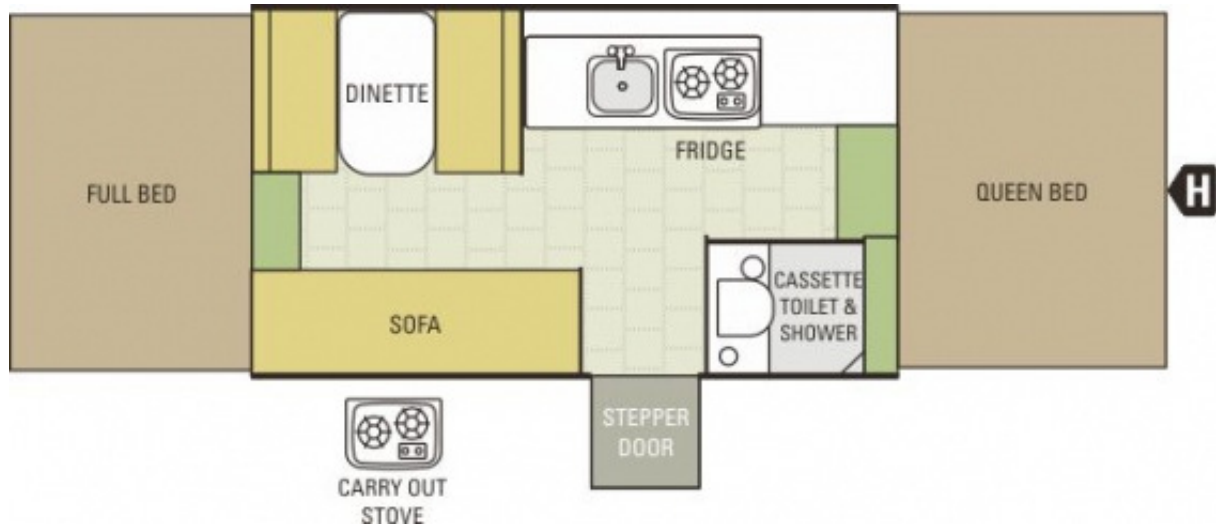

STARCRAFT

CAMPING | pure and simple.

Comet

Comet 1221

Weights

Unloaded Vehicle Weight (lbs)	1,840
Dry Hitch Weight (lbs)	270
Gross Vehicle Weight Rating (lbs)	2,550
Cargo Carrying Capacity	710

Measurements

Travel Length	15' 6"
Campsite Length	21' 2"
Exterior Width	85"
Travel Height	56-1/4"
Interior Height	81-1/2"
Front Bunk	60 x 80
Rear Bunk	54 x 80
Sofa	23 x 73
Wheel Base	124-7/8"

Tank Capacities

Fresh Water Capacity (gals) including water heater	34
Toilet/Black Waste Water Capacity (gals)	5

Other

Sleeping Capacity	6-7
-------------------	-----