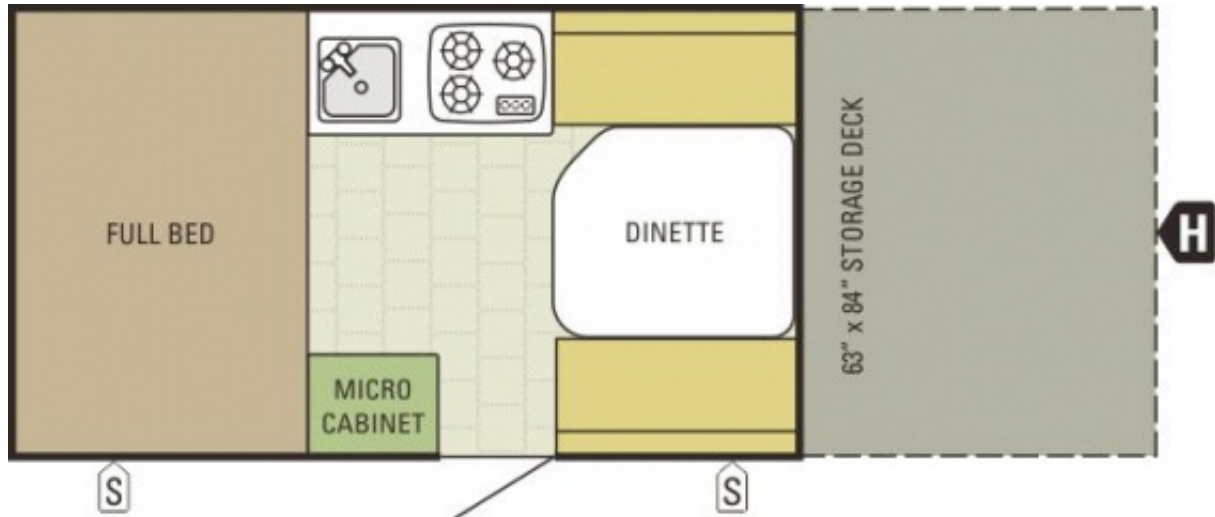

CAMPING | pure and simple.

Comet Hardside

Comet Hardside H1232FD

Weights

Unloaded Vehicle Weight (lbs)	2,395
Dry Hitch Weight (lbs)	400
Gross Vehicle Weight Rating (lbs)	4,150
Cargo Carrying Capacity (lbs)	1,755

Measurements

Travel Length	22' 4"
Campsite Length	22' 4"
Exterior Width	85"
Travel Height	68-5/8"
Interior Height	95-3/4"
Full Bed	54 x 80
Wheel Base	192-7/16"

Tank Capacities

Fresh Water Capacity (gals) including water heater	23
--	----