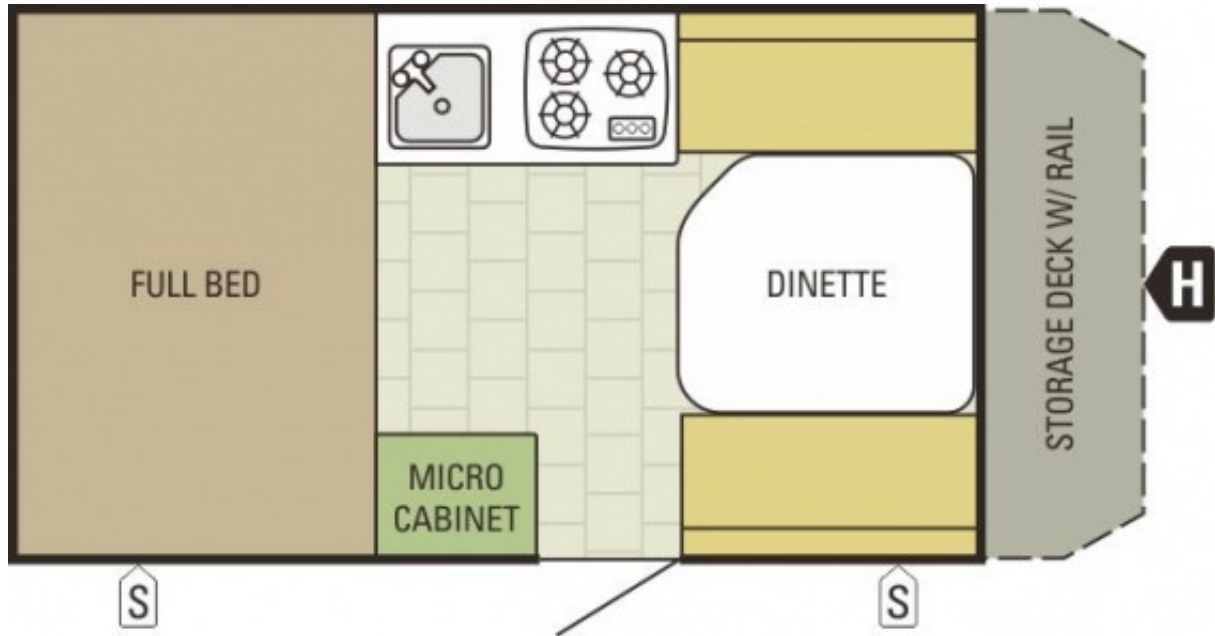

## Comet Hardside H1232MD

### Measurements

Travel Length	18' 8"
Campsite Length	18' 8"
Exterior Width	85"
Travel Height	60-3/4"
Interior Height	97"
Full Bed	54 x 80
Wheel Base	158-3/4"