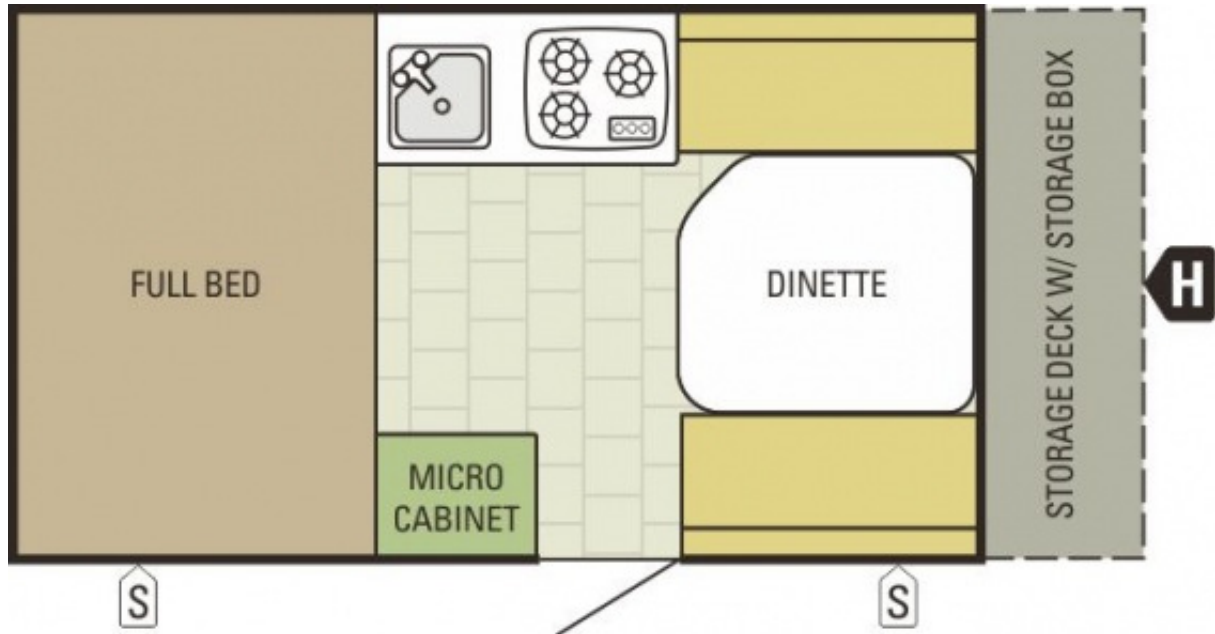

STARCRAFTCAMPING | *pure and simple.*

Comet Hardside

Comet Hardside H1232SB

Weights

Unloaded Vehicle Weight (lbs)	2,080
Dry Hitch Weight (lbs)	305
Gross Vehicle Weight Rating (lbs)	3,250
Cargo Carrying Capacity (lbs)	1,170

Measurements

Travel Length	18' 8"
Campsite Length	18' 8"
Exterior Width	85"
Travel Height	60-3/4"
Interior Height	95"
Full Bed	54 x 80
Wheel Base	158-3/4"

Tank Capacities

Fresh Water Capacity (gals) including water heater	23
--	----

Other

Sleeping Capacity	3-4
-------------------	-----