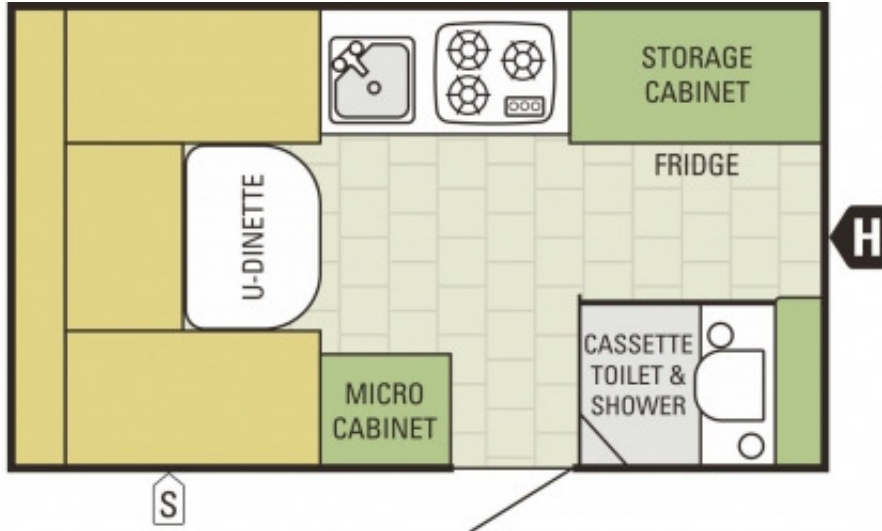

CAMPING | pure and simple.

Comet Hardside

Comet Hardside H1235

Weights

Unloaded Vehicle Weight (lbs)	1,915
Dry Hitch Weight (lbs)	235
Gross Vehicle Weight Rating (lbs)	3,250
Cargo Carrying Capacity (lbs)	1,335

Measurements

Travel Length	16' 2"
Campsite Length	17' 1"
Exterior Width	85"
Travel Height	60-1/2"
Interior Height	93-1/2"
Wheel Base	133-3/8"

Tank Capacities

Fresh Water Capacity (gals) including water heater	19
Toilet/Black Waste Water Capacity (gals)	5