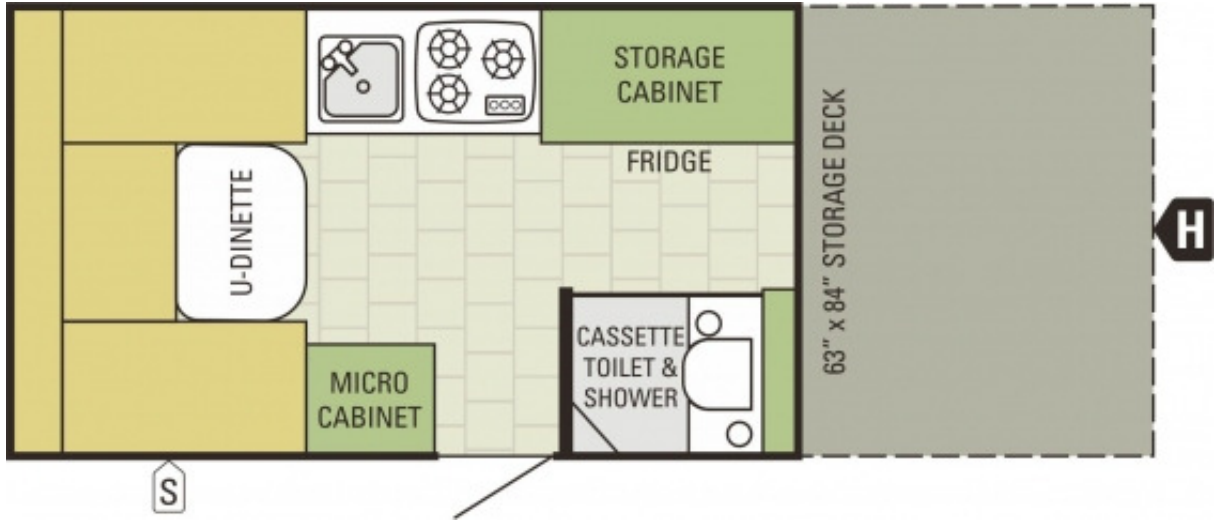

CAMPING | pure and simple.

Comet Hardside

Comet Hardside H1235FD

Weights

Unloaded Vehicle Weight (lbs)	2,455
Dry Hitch Weight (lbs)	400
Gross Vehicle Weight Rating (lbs)	4,150
Cargo Carrying Capacity (lbs)	1,695

Measurements

Travel Length	22' 4"
Campsite Length	22' 4"
Exterior Width	85"
Travel Height	70"
Interior Height	95"
Wheel Base	192-9/16"

Tank Capacities

Fresh Water Capacity (gals) including water heater	23
Toilet/Black Waste Water Capacity (gals)	5

Other

Sleeping Capacity	2
-------------------	---