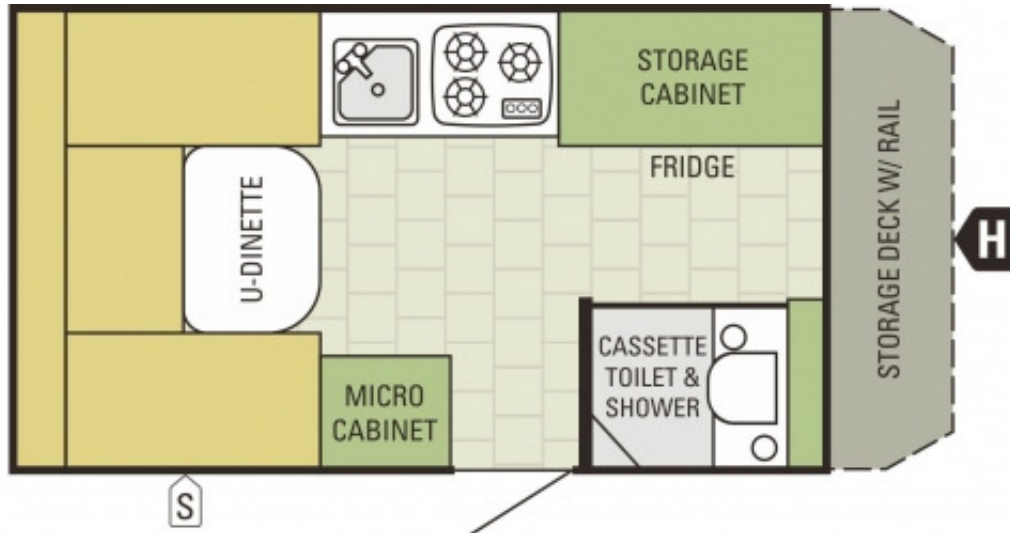

STARCRAFT

CAMPING | *pure and simple.*

Comet Hardside

Comet Hardside H1235MD

Weights

Unloaded Vehicle Weight (lbs)	2,015
Dry Hitch Weight (lbs)	235
Gross Vehicle Weight Rating (lbs)	3,250
Cargo Carrying Capacity (lbs)	1,235

Measurements

Travel Length	18' 8"
Campsite Length	18' 8"
Exterior Width	85"
Travel Height	61-1/4"
Interior Height	93-1/2"
Wheel Base	158-3/4"

Tank Capacities

Fresh Water Capacity (gals) including water heater	19
Toilet/Black Waste Water Capacity (gals)	5

Other

Sleeping Capacity	2

©2014 Starcraft RV, Inc.