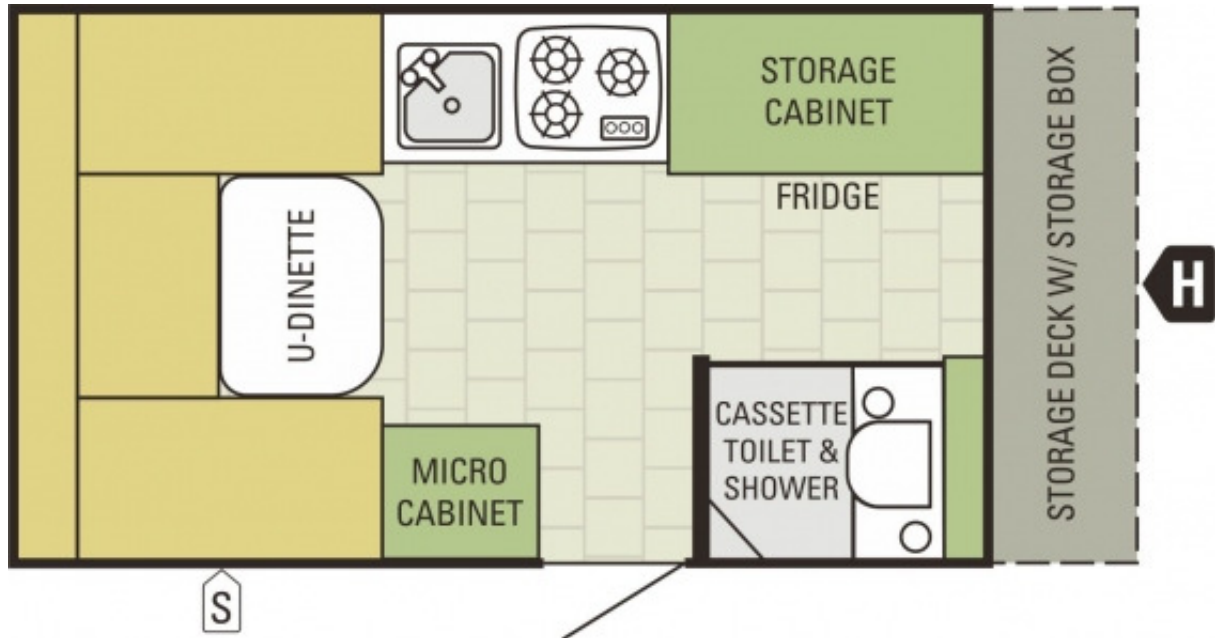

STARCRAFT

CAMPING | pure and simple.

Comet Hardside

Comet Hardside H1235SB

Weights

Unloaded Vehicle Weight (lbs)	2,125
Dry Hitch Weight (lbs)	300
Gross Vehicle Weight Rating (lbs)	3,250
Cargo Carrying Capacity (lbs)	1,125

Measurements

Travel Length	18' 8"
Campsite Length	18' 8"
Exterior Width	85"
Travel Height	61-1/2"
Interior Height	95"
Wheel Base	158-3/4"

Tank Capacities

Fresh Water Capacity (gals) including water heater	23
Toilet/Black Waste Water Capacity (gals)	5