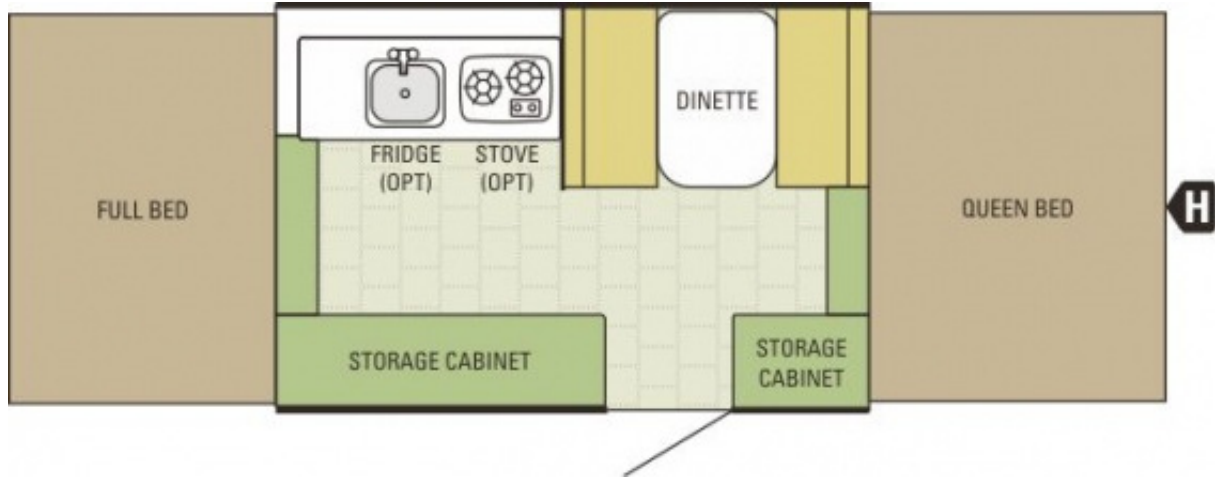

STARCRAFTCAMPING | *pure and simple.*

Starflyer

Starflyer 10

Weights

Unloaded Vehicle Weight (lbs)	1,325
Dry Hitch Weight (lbs)	140
Gross Vehicle Weight Rating (lbs)	1,975
Cargo Carrying Capacity (lbs)	650

Measurements

Travel Length	13' 4"
Campsite Length	19' 6"
Exterior Width	85"
Travel Height	53"
Interior Height	79"
Front Bunk	60 x 80
Rear Bunk	54 x 80
Wheel Base	108-15/16"

Tank Capacities

Fresh Water Capacity (gals)	5
-----------------------------	---

Other

Sleeping Capacity	5-6
-------------------	-----

©2014 Starcraft RV, Inc.