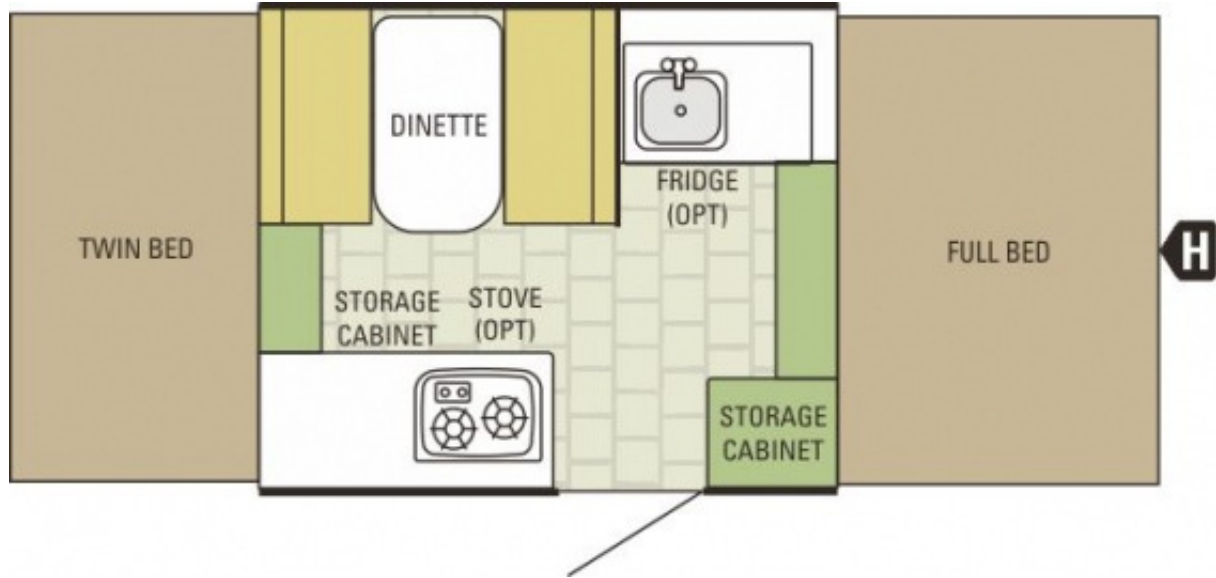

STARCRAFTCAMPING | *pure and simple.*

Starflyer

Starflyer 8

Weights

Unloaded Vehicle Weight (lbs)	1,185
Dry Hitch Weight (lbs)	200
Gross Vehicle Weight Rating (lbs)	1,800
Cargo Carrying Capacity (lbs)	615

Measurements

Travel Length	11' 7"
Campsite Length	15' 10"
Exterior Width	85"
Travel Height	52"
Interior Height	81"
Front Bunk	54 x 80
Rear Bunk	42 x 80
Wheel Base	101"

Tank Capacities

Fresh Water Capacity (gals)	5.25
-----------------------------	------