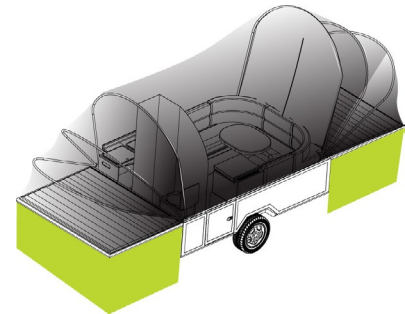

### Extension Pod Inner Privacy Tent

£99 each

The OPUS Full awning provides a huge extra living area for you to enjoy. The full awning is custom made and is designed to compliment the shape and style of the OPUS itself. This is not a bolt on to the front of your OPUS but an extension giving you even more space away from the elements. And if that's not enough the Full awning is capable of taking two extension pods. The extension pods are designed for use with the OPUS Full Awning. The full awning is capable of taking two extension pods, which in turn can each take an inner privacy tent turning the space in to a sleeping area, transforming your OPUS in to a huge 10 berth camper. That is enough space for you, the kids, both sets of grandparents (in-laws optional) and whoever else might want to come along.

### Side Skirts

£299

These Velcro attached side skirts are designed to provide a large amount of outside sheltered storage. The Side skirts are made of matching tent fabric and attach with Velcro to the bed trays to create large dry storage areas at either end.