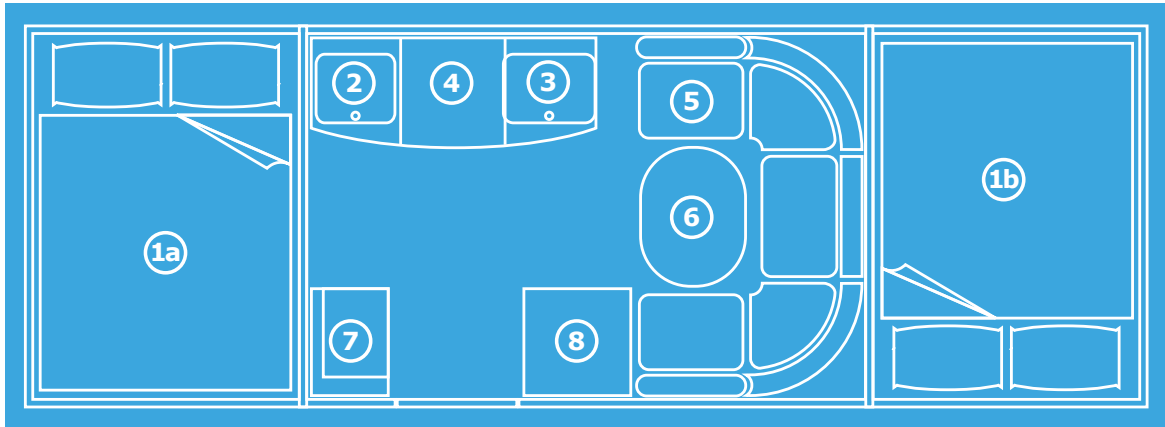

Not only does the OPUS interior benefit from luxury and practicality but it is also light a spacious. With windows, sky lights, and electric lighting OPUS will never leave you in the dark! The ceiling height of nearly 2.5 metres means there certainly is enough room to swing the proverbial cat.