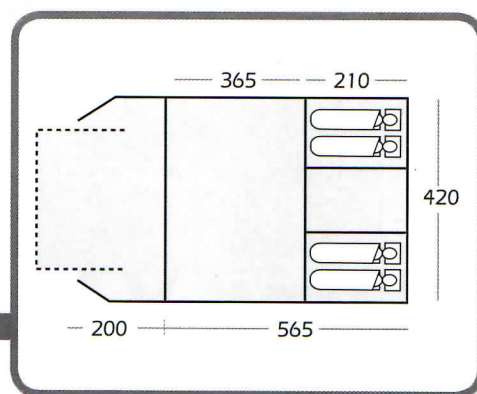

- Two large two berth bedrooms including mattresses with removable covers.
- Both bedrooms feature ventilated side windows with external zipped covers.
- Further sleeping accommodation/storage available underneath the bedboards with the addition of SunnCamp's optional 'Under Bed Tents'.
- 25mm aluminum internal awning frame.
- 5.65 metre detachable awning enabling the 'cabin' sleeping area to be used on its own for weekend use, overnight stays or late arrivals.
- Two front doors with full roll up front panels.
- Zip-in heavy duty PVC groundsheet to the 3.65 metre living area.
- Two metre front porch area with two side windows.
- Zip on Sun Canopy included as standard.

- Large picture window with internal curtain to front.
- Two half vent windows with external cover.
- The awning features two 'push out' kitchen/utility areas.
- Storage pockets fitted to the front wall of the cabin section.
- Wipe clean PVC coated polyester base panel on cabin.
- Extra storage available in the cupboards under the bench seats in the cabin area.
- Full roof linings and curtains on easyslide track in the cabin area.
- Jockey Wheel and Spare Wheel included.
- SE model supplied with SunnCamp's deluxe kitchen unit comprising a stainless steel sink with draining board, twin gas burner with a stainless steel hob and grill. The kitchen unit clips onto the back of the trailer when travelling.