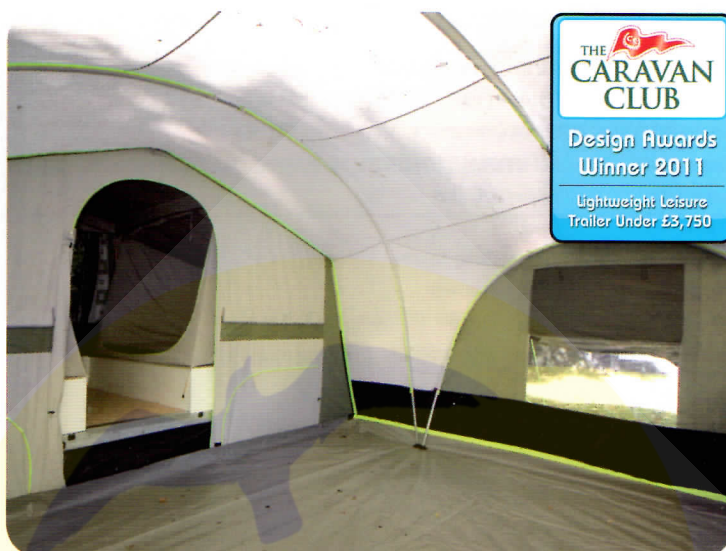

HOLIDAY 550 S & SE

Sleeps:	4 (Plus 2 with use of optional Under Bed Tents)
Pitching:	Flysheets First
Flysheets:	Cotton Canvas
Groundsheet:	Zip - In PVC
Inner Tent:	Polyester/Cotton
Poles:	Aluminum and Steel
Ex Works Weight:	305kg/345kg Approx.
Height:	230cm (Erected)
Kitchen:	Deluxe Kitchen Unit supplied with 'SE' Model

ALSO AVAILABLE:
Made To Measure Carpet
Under Bed Tent
Spare Wheel Carrier
Carry Rack
Side Storage Brackets
Fridge Box

COLOUR:
GREEN/GREY/BLACK

A revolutionary new trailer tent featuring a zip-in PVC groundsheet and two 'pushout' kitchen/utility areas. The Holiday 550 offers a large living area, a good size enclosed porch and zip on sun canopy.