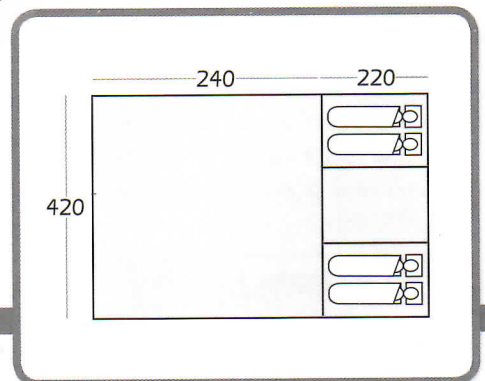

British built trailer

Mattresses

Heavy duty zips

Includes Jockey & spare wheel

High Visibility Guylines

Cotton Breathable Flysheet

- Two large two berth bedrooms including mattresses with removable covers. Both bedrooms feature ventilated side windows with external zipped covers.
- Further sleeping accommodation/storage available underneath the bedboards with the addition of SunnCamp's optional 'Under Bed Tents'.
- 2.4 metre detachable awning enabling the 'cabin' sleeping area to be used on its own for weekend use, overnight stays or late arrivals.
- Front door with roll up front and side panels allow the awning to be opened completely on hot Summer days.
- Front and side windows which allow lots of light into the living area. There is a further window to the rear of the cabin.
- The awning features an upright wall kitchen area with a ventilated side window.
- Storage pockets fitted to the front wall of the cabin section.
- Extra storage available in the cupboards under the bench seats in the cabin area.
- Wipe clean PVC coated polyester base panel.
- Full roof linings and curtains on easyslide track.
- Jockey Wheel and Spare Wheel included.
- SE model supplied with SunnCamp's deluxe kitchen unit comprising a stainless steel sink with draining board, twin gas burner with a stainless steel hob and grill. The kitchen unit clips onto the back of the trailer when travelling.