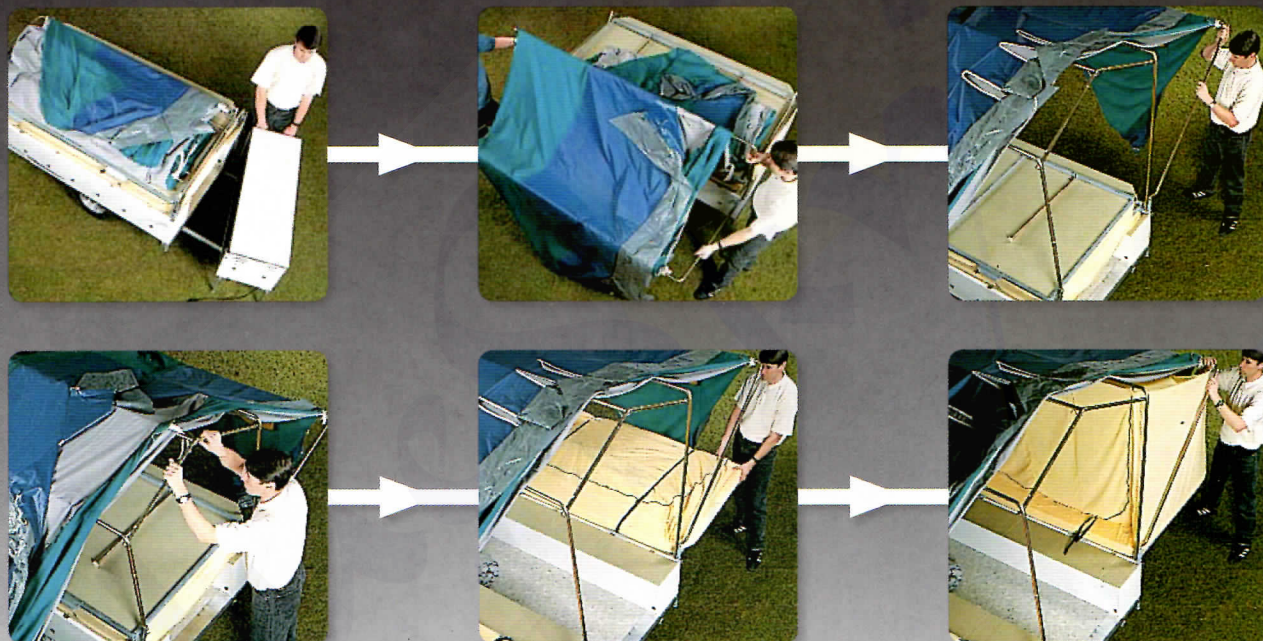

Acrylic Trailer Tents Traditional style trailer tents with flysheets in SunnCamp's technical 'SunnTex' Acrylic Coated fabric. Page 4

Cotton Trailer Tents Traditional and contemporary style trailer tents with flysheets in SunnCamp's 100% cotton canvas. Page 5-6

Erecting a Holiday trailer tent is quick and easy....

SunnCamp's Trailer Tent Cabins can be erected in minutes and can be used with or without the awning. We recommend use without the awning for short breaks, overnight stops or late arrivals. We recommend use with the awning for longer breaks.

	HOLIDAY 550 S/SE	HOLIDAY 400 ACRYLIC S/SE	HOLIDAY 240 S/SE
BODY LENGTH	205cm/255cm	205cm/255cm	205cm/255cm
BODY WIDTH	125cm	125cm	125cm
DRAWBAR LENGTH	112cm	112cm	112cm
OVERALL LENGTH	317cm/367cm	317cm/367cm	317cm/367cm
OVERALL HEIGHT PACKED	105cm	105cm	105cm
EX WORKS WEIGHT (APPROX)	305KG/345kg	315kg/355kg	290kg/330kg
MAX GROSS WEIGHT	500kg	500kg	500kg
WHEEL SIZE	145 x 10	145 x 10	145 x 10
BED SIZE	200cm x 142cm	200cm x 142cm	200cm x 142cm
CABIN SIZE ERECTED	420cm x 220cm	420cm x 220cm	420cm x 220cm
AWNING SIZE ERECTED	420cm x 565cm	420cm x 400cm	420cm x 240cm
OVERALL SIZE ERECTED	420cm x 785cm	420cm x 620cm	420cm x 460cm

Find us on Facebook

twitter
@sunncamping