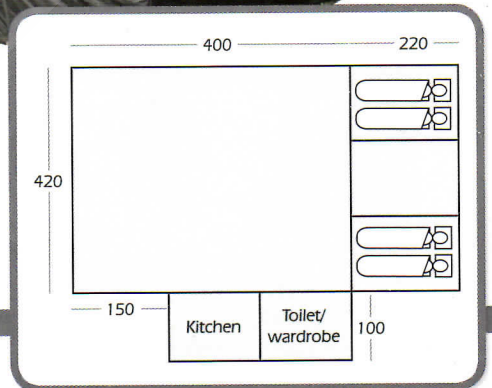

ALSO AVAILABLE:
Under Bed Tent
Spare Wheel Carrier
Carry Rack
Side Storage Brackets
Fridge Box

COLOUR:
CHARCOAL/GREY/BLACK

Our Award Winning stylish and versatile Holiday 400 Trailer Tent with a heavy duty 'Sunntex' Acrylic Flysheet. This model comes with multi porch options, a 'push-out' kitchen extension and push out toilet/wardrobe side extension.